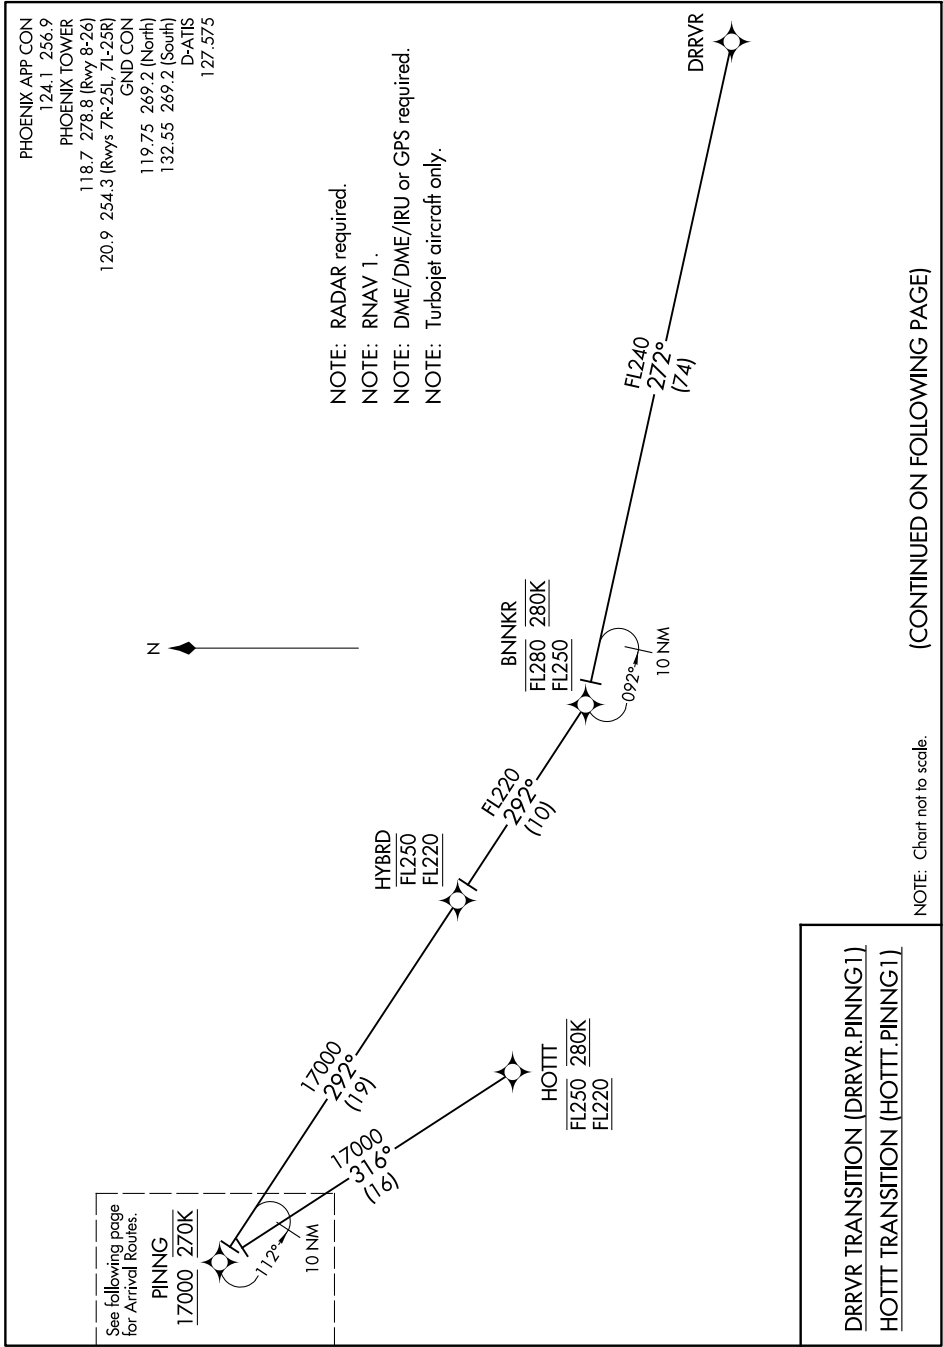

(PINNG.PINNG1) 17117

AL-322 (FAA)

PHOENIX SKY HARBOR INTL (PHX)  
PHOENIX, ARIZONA

# PINNG ONE ARRIVAL (RNAV) Transition Routes

SW-4, 22 FEB 2024 to 21 MAR 2024

# PINNG ONE ARRIVAL (RNAV) Transition Routes

(PINNG.PINNG1) 18SEP14

PHOENIX, ARIZONA  
PHOENIX SKY HARBOR INTL (PHX)

SW-4, 22 FEB 2024 to 21 MAR 2024

(CONTINUED ON FOLLOWING PAGE)