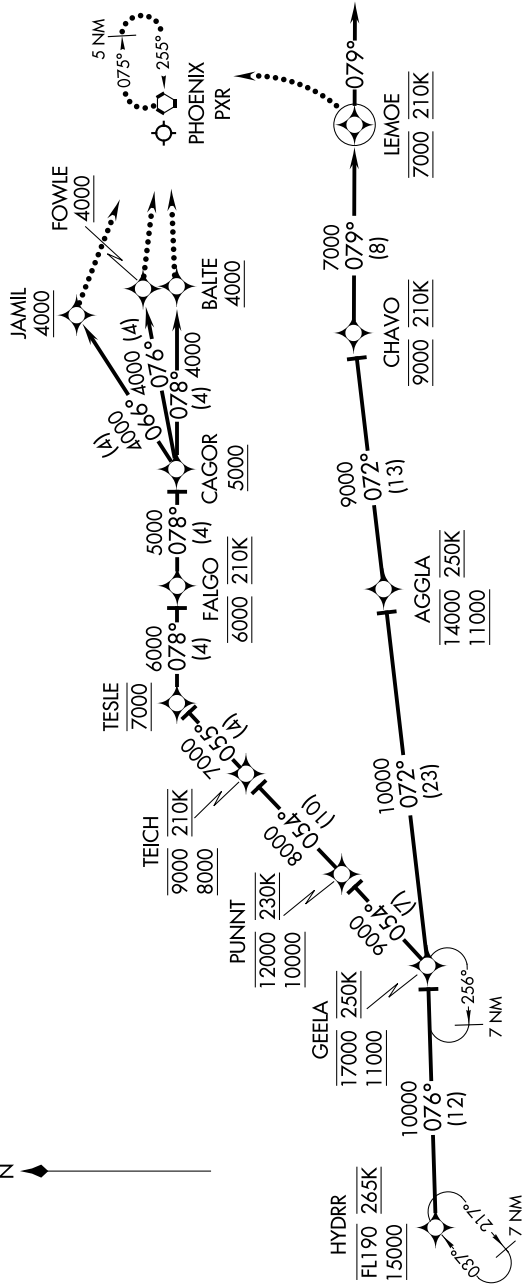

(HYDRR.HYDRR1) 17117

AL-322 (FAA)

PHOENIX SKY HARBOR INTL (PHX)

HYDRR ONE ARRIVAL (RNAV) Arrival Routes

PHOENIX, ARIZONA

PHOENIX APP CON
124.1 256.9
PHOENIX TOWER
118.7 278.8 (Rwy 8-26)
120.9 254.3 (Rwy 7R-25L, 7L-25R)
GND CON
119.75 269.2 (North)
132.55 269.2 (South)
D-ATIS
127.575

NOTE: RADAR required.
NOTE: RNAV 1.
NOTE: DME/DME/IRU or GPS required.
NOTE: For turbojet aircraft only.

NOTE: Chart not to scale.

(NARRATIVE ON FOLLOWING PAGE)

SW-4, 22 FEB 2024 to 21 MAR 2024

SW-4, 22 FEB 2024 to 21 MAR 2024

HYDRR ONE ARRIVAL (RNAV) Arrival Routes

PHOENIX, ARIZONA

(HYDRR.HYDRR1) 18SEP14

PHOENIX SKY HARBOR INTL (PHX)