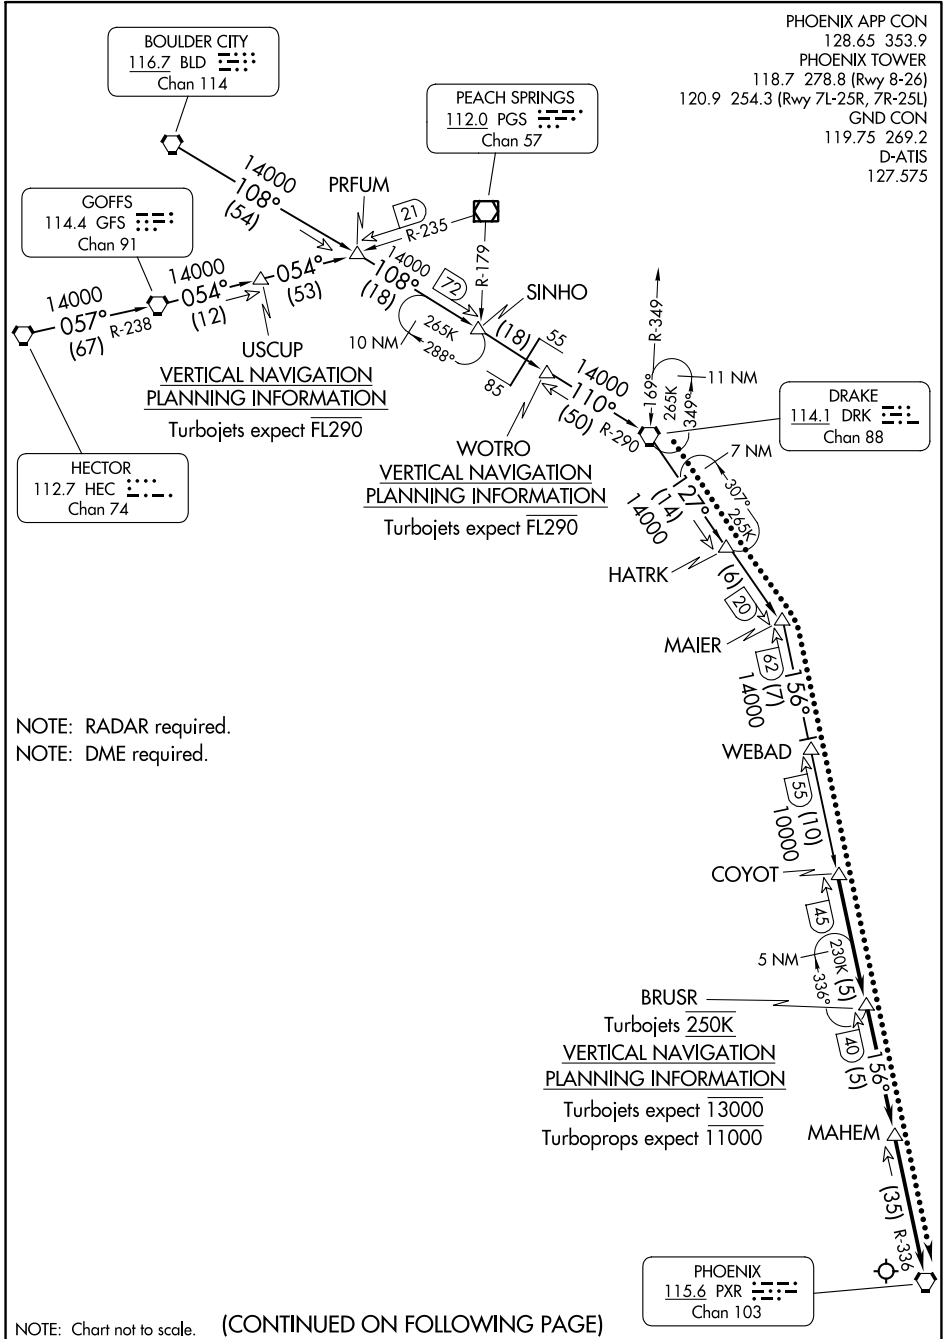

(COYOT.COYOT5) 23334
COYOT FIVE ARRIVAL

AL-322 (FAA)

PHOENIX SKY HARBOR INTL (PHX)
 PHOENIX, ARIZONA

PHOENIX APP CON 128.65 353.9
 PHOENIX TOWER 118.7 278.8 (Rwy 8-26)
 120.9 254.3 (Rwy 7L-25R, 7R-25L)
 GND CON 119.75 269.2
 D-ATIS 127.575

NOTE: RADAR required.
 NOTE: DME required.

NOTE: Chart not to scale. (CONTINUED ON FOLLOWING PAGE)

SW-4, 22 FEB 2024 to 21 MAR 2024

SW-4, 22 FEB 2024 to 21 MAR 2024

COYOT FIVE ARRIVAL
 (COYOT.COYOT5) 16JUL20