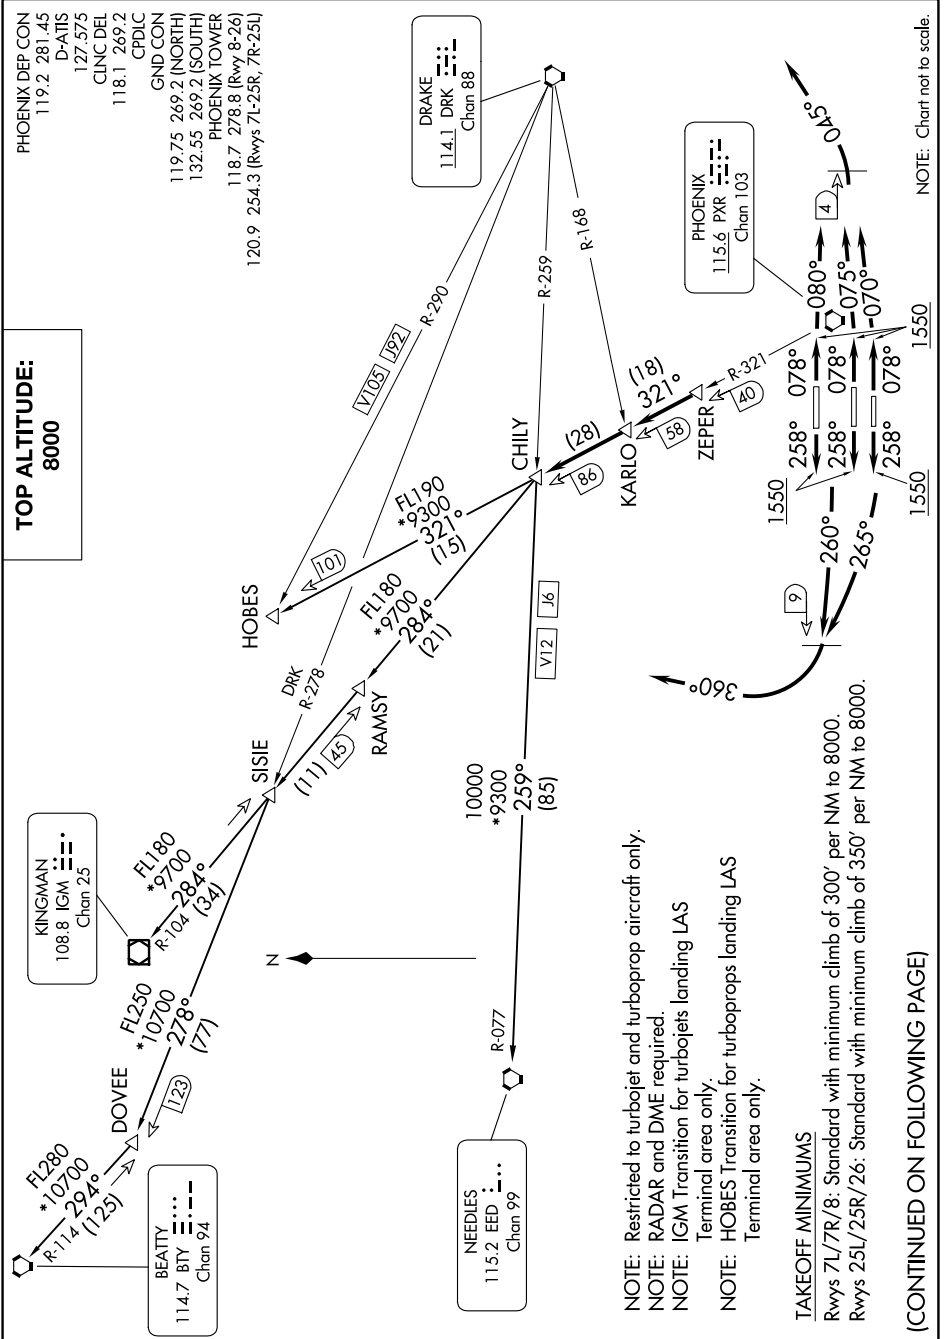

# CHILY FOUR DEPARTURE

AL-322 (FAA)

PHOENIX SKY HARBOR INTL (PHX)

PHOENIX, ARIZONA

SW-4, 22 FEB 2024 to 21 MAR 2024

# CHILY FOUR DEPARTURE

PHOENIX, ARIZONA

PHOENIX SKY HARBOR INTL (PHX)

SW-4, 22 FEB 2024 to 21 MAR 2024