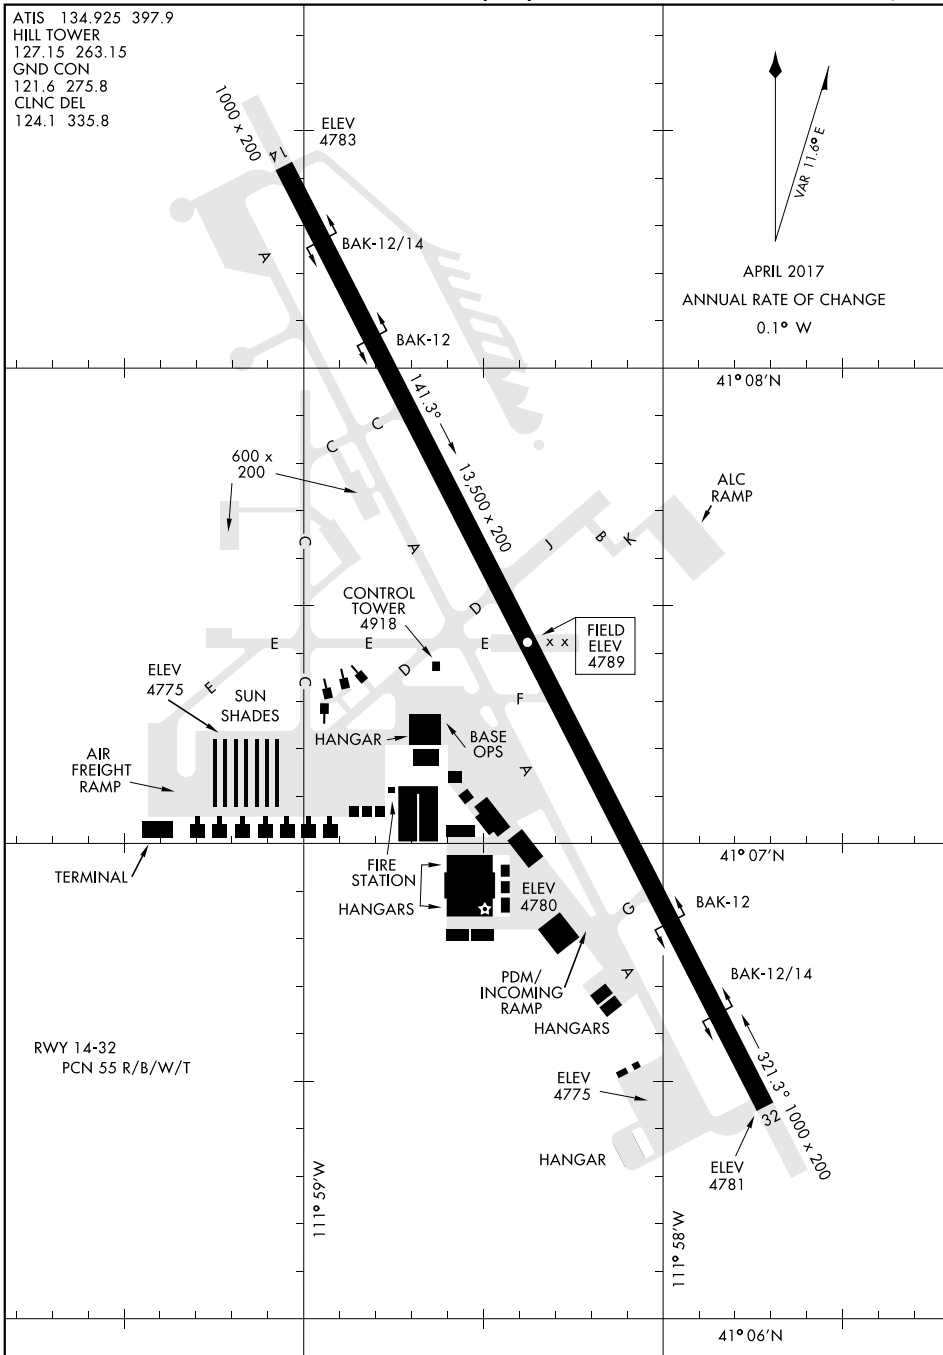

17117

AIRPORT DIAGRAM

AFD-296 [USAF]

HILL AFB (KHIF)

OGDEN, UTAH

ATIS 134.925 397.9
 HILL TOWER
 127.15 263.15
 GND CON
 121.6 275.8
 CLNC DEL
 124.1 335.8

APRIL 2017
 ANNUAL RATE OF CHANGE
 0.1° W

SW-4, 22 FEB 2024 to 21 MAR 2024

SW-4, 22 FEB 2024 to 21 MAR 2024

AIRPORT DIAGRAM

OGDEN, UTAH

HILL AFB (KHIF)