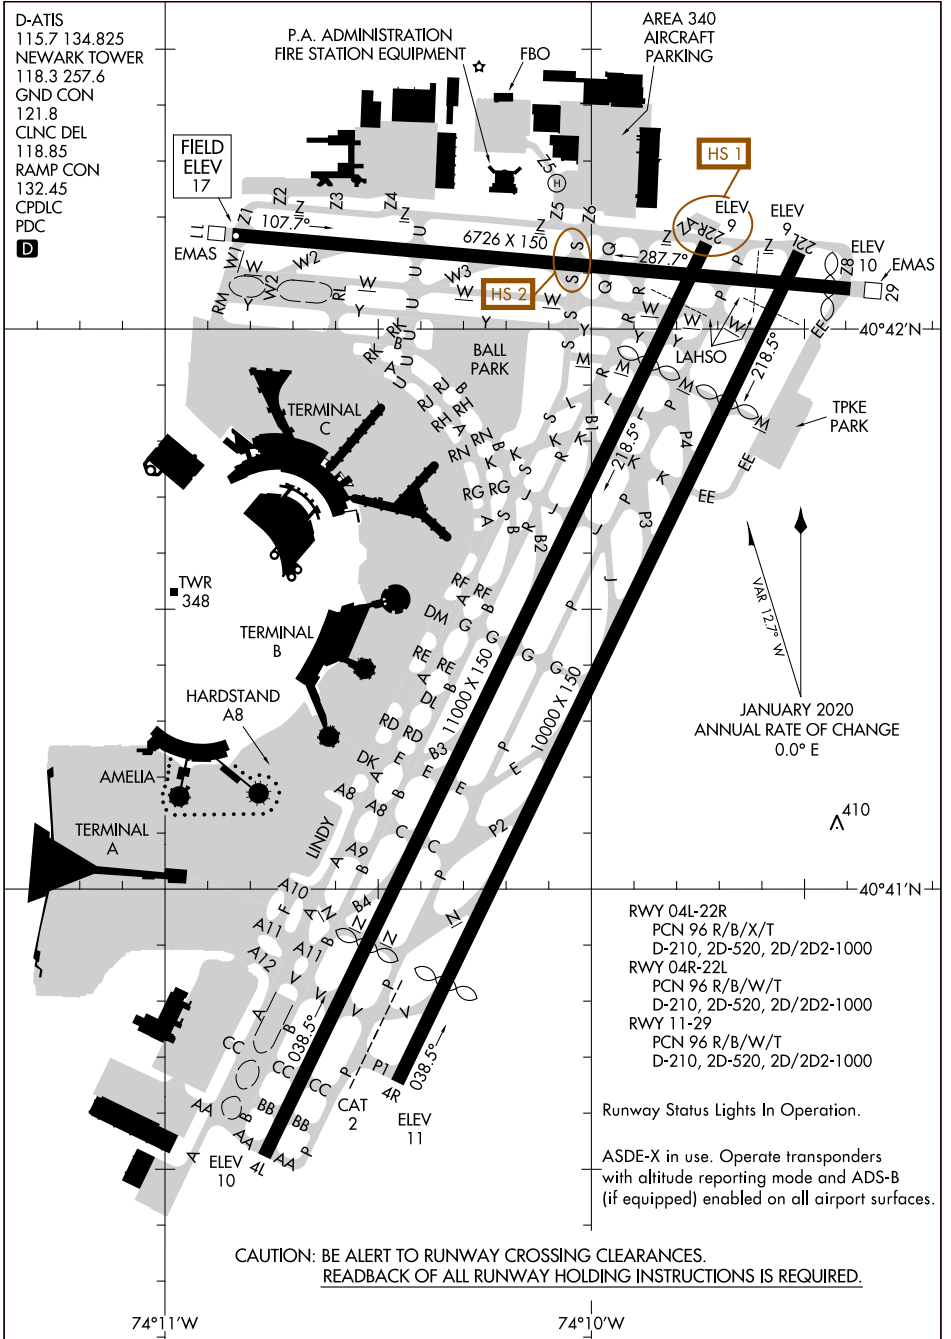

AIRPORT DIAGRAM

AL-285 (FAA)

NEWARK LIBERTY INTL (EWR)
NEWARK, NEW JERSEY

NE-2, 22 FEB 2024 to 21 MAR 2024

NE-2, 22 FEB 2024 to 21 MAR 2024

AIRPORT DIAGRAM

NEWARK, NEW JERSEY
NEWARK LIBERTY INTL (EWR)