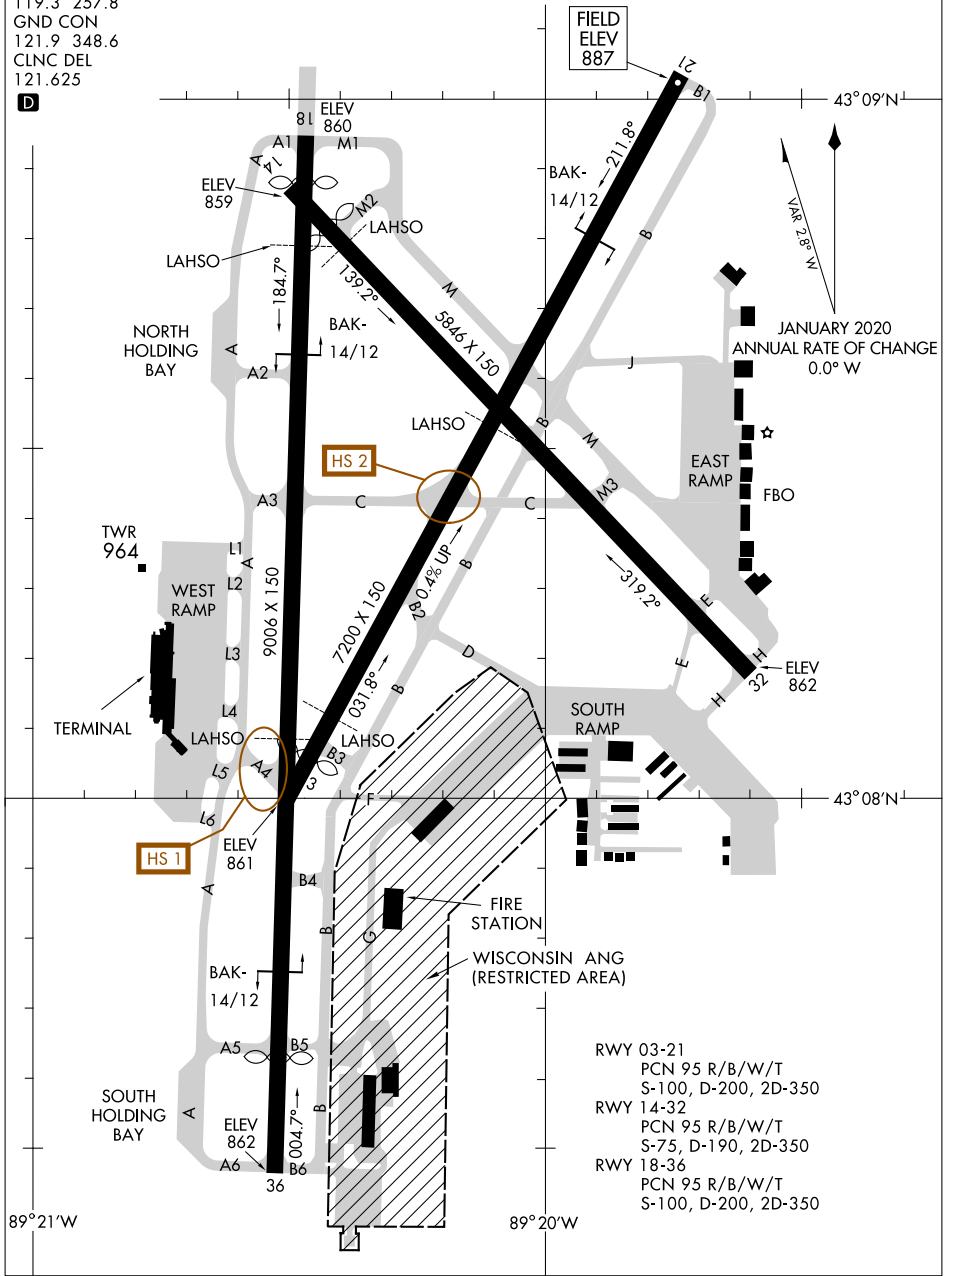

# AIRPORT DIAGRAM

ATIS  
 124.65 278.3  
 MADISON TOWER\*  
 119.3 257.8  
 GND CON  
 121.9 348.6  
 CLNC DEL  
 121.625

CAUTION: BE ALERT TO RUNWAY CROSSING CLEARANCES.  
 READBACK OF ALL RUNWAY HOLDING INSTRUCTIONS IS REQUIRED.

EC-3, 22 FEB 2024 to 21 MAR 2024

EC-3, 22 FEB 2024 to 21 MAR 2024

# AIRPORT DIAGRAM