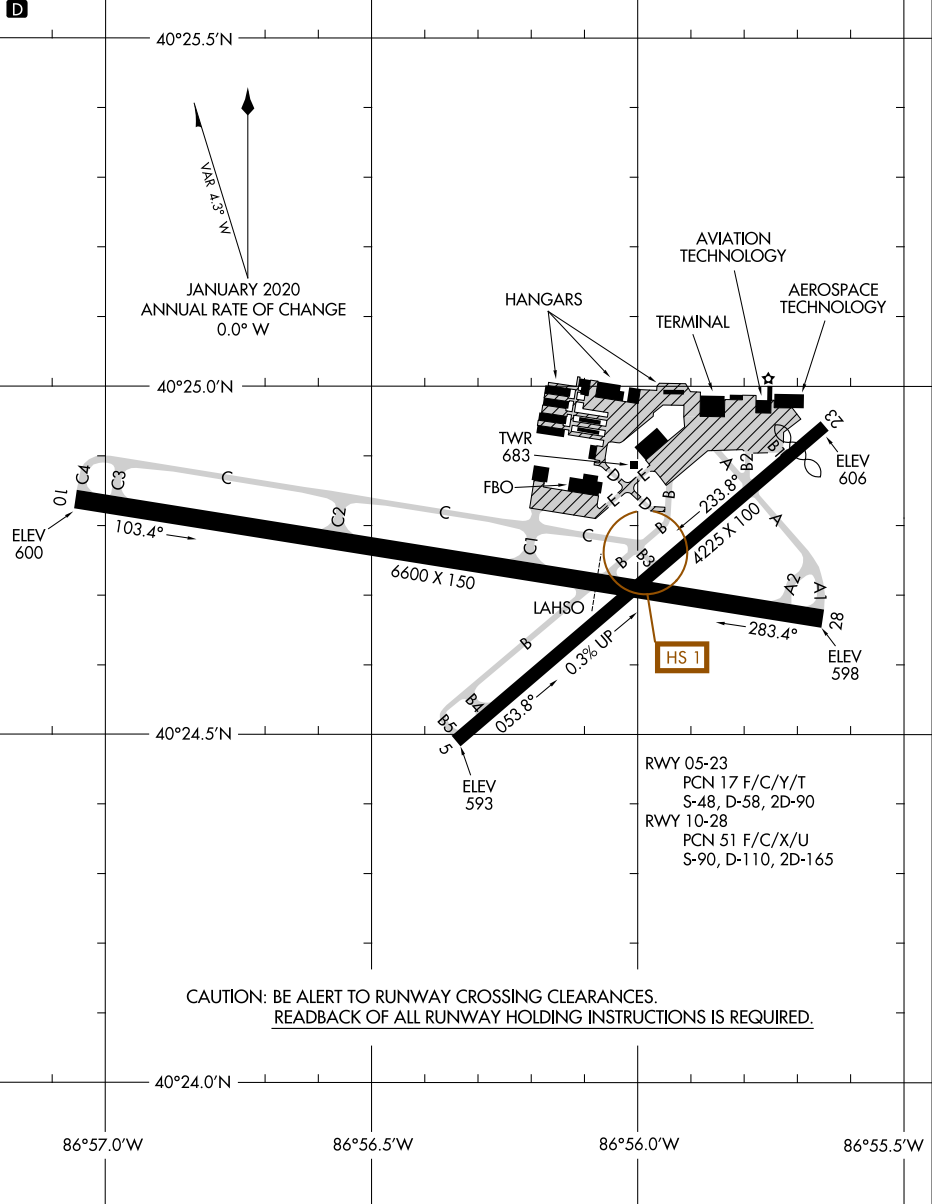

# AIRPORT DIAGRAM

AL-220 (FAA)

PURDUE UNIVERSITY (LAF)  
LAFAYETTE, INDIANA

ATIS  
127.75  
LAFAYETTE TOWER ★  
119.6 343.625  
GND CON  
121.9 343.625

FIELD  
ELEV  
606

EC-2, 22 FEB 2024 to 21 MAR 2024

EC-2, 22 FEB 2024 to 21 MAR 2024

# AIRPORT DIAGRAM

LAFAYETTE, INDIANA  
PURDUE UNIVERSITY (LAF)