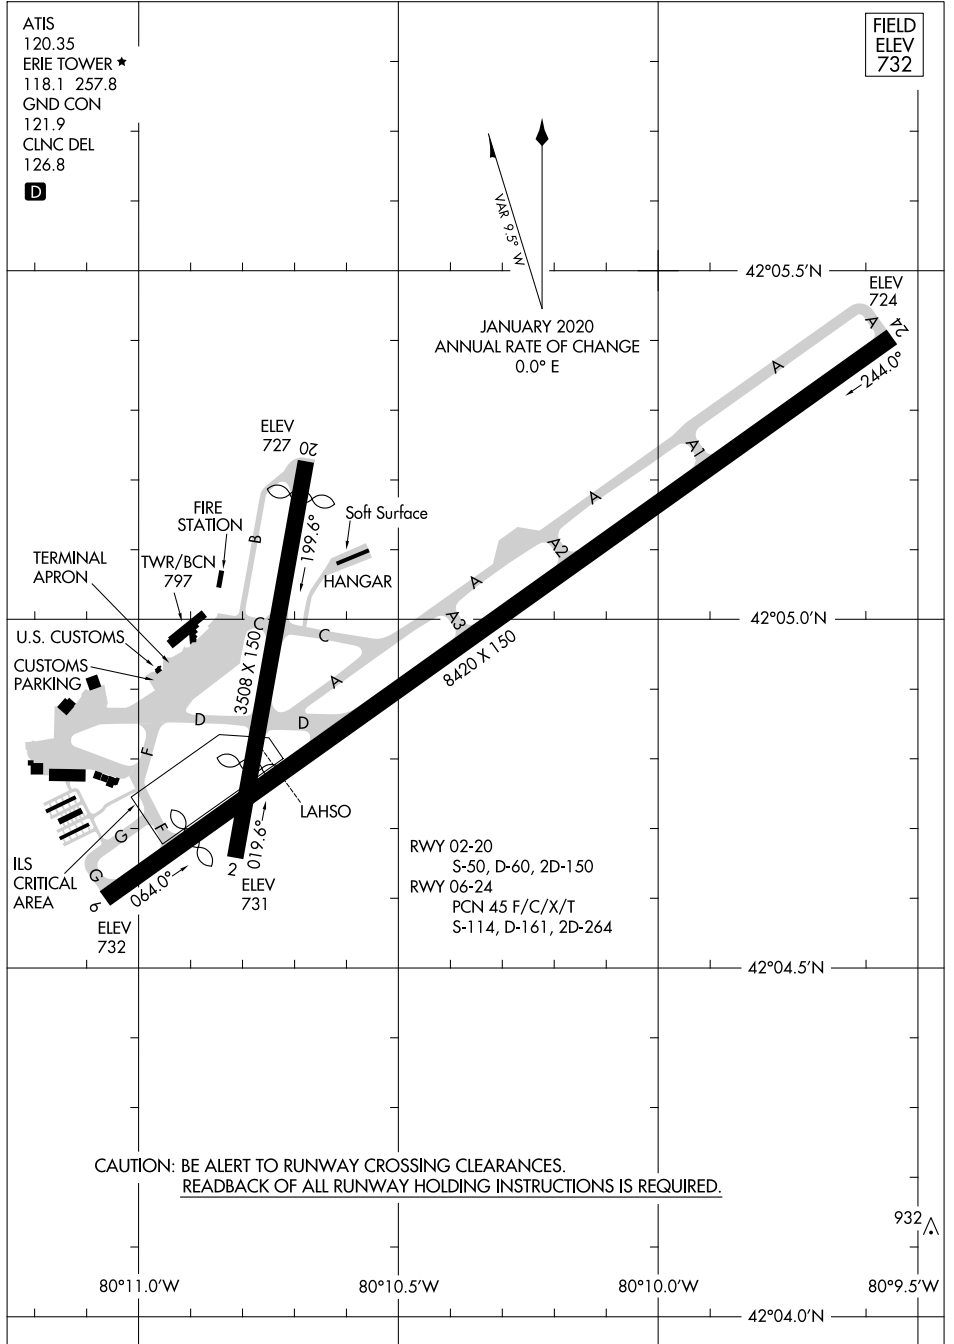

# AIRPORT DIAGRAM

AL-139 (FAA)

ERIE INTL/TOM RIDGE FLD (E.R.I)  
ERIE, PENNSYLVANIA

NE-4, 22 FEB 2024 to 21 MAR 2024

NE-4, 22 FEB 2024 to 21 MAR 2024

# AIRPORT DIAGRAM

ERIE, PENNSYLVANIA  
ERIE INTL/TOM RIDGE FLD (E.R.I)