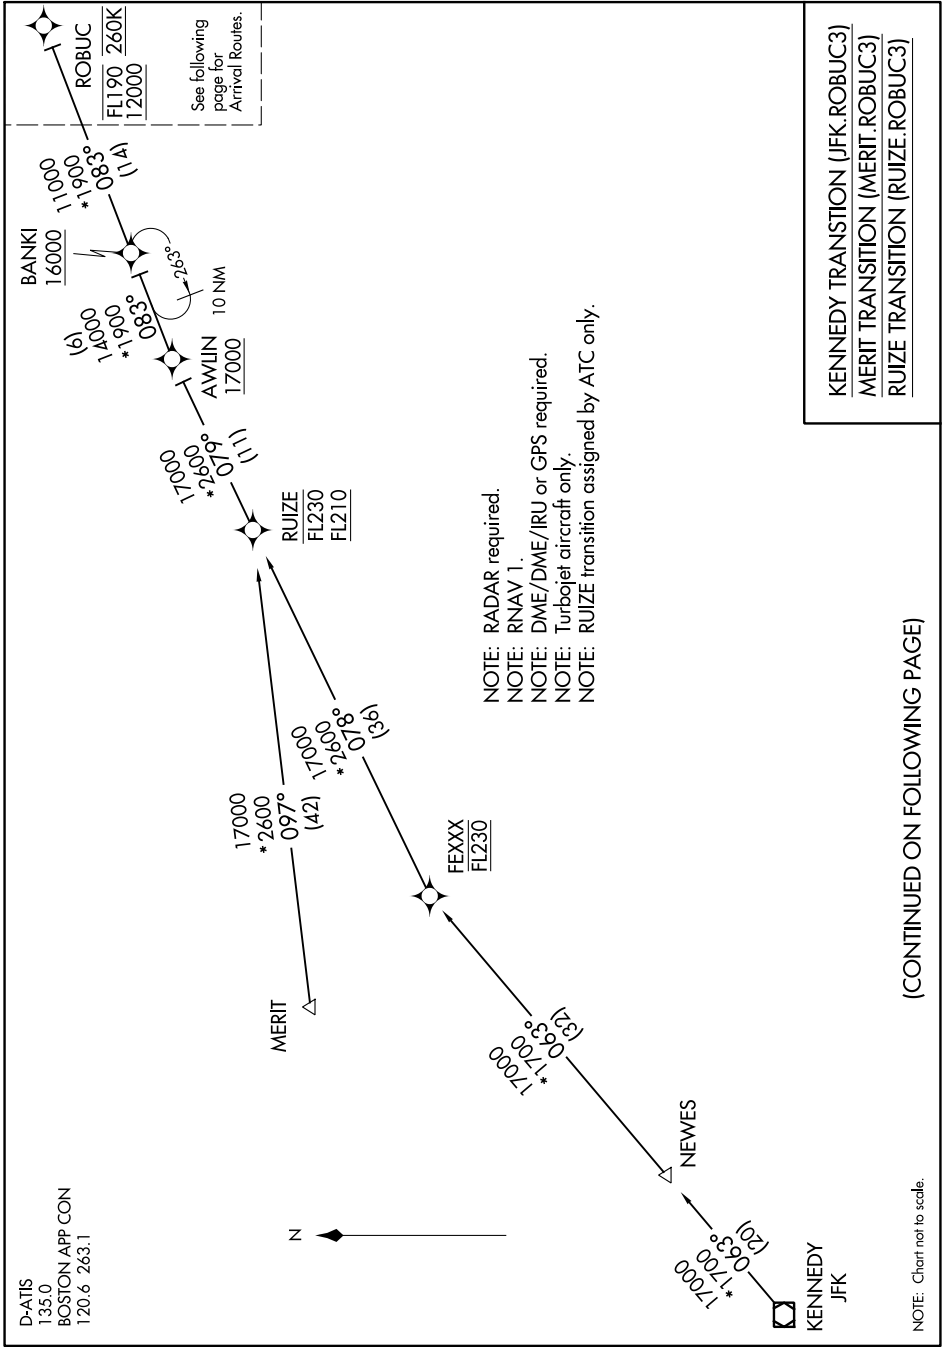

ROBUC THREE ARRIVAL (RNAV) Transition Routes

NE-1, 22 FEB 2024 to 21 MAR 2024

NE-1, 22 FEB 2024 to 21 MAR 2024