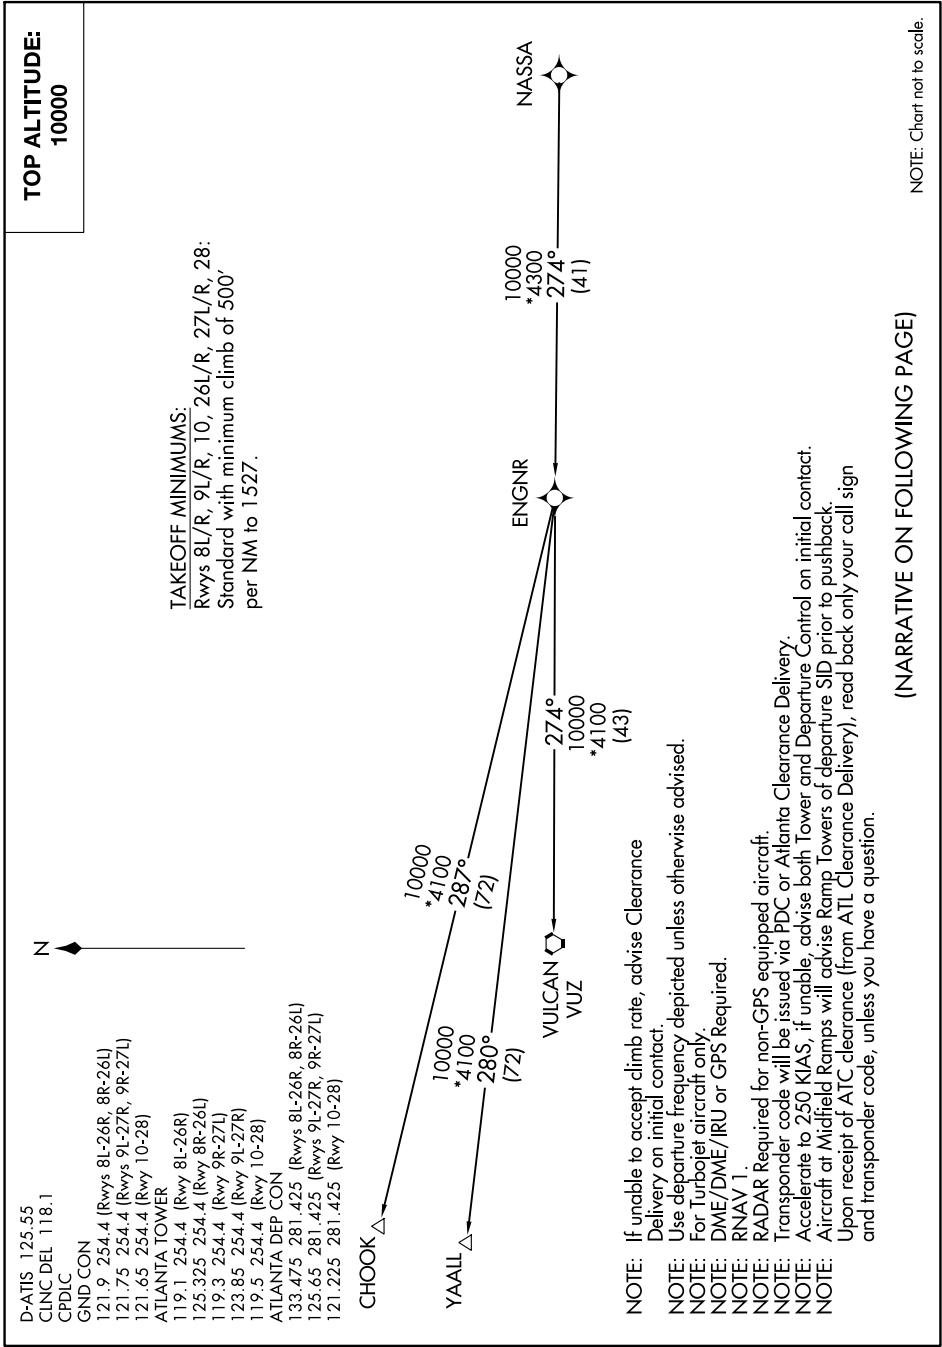

NASSA TWO DEPARTURE (RNAV) Transition Routes

SE-4, 22 FEB 2024 to 21 MAR 2024

(NARRATIVE ON FOLLOWING PAGE)

NOTE: Chart not to scale.

NASSA TWO DEPARTURE (RNAV) Transition Routes

SE-4, 22 FEB 2024 to 21 MAR 2024