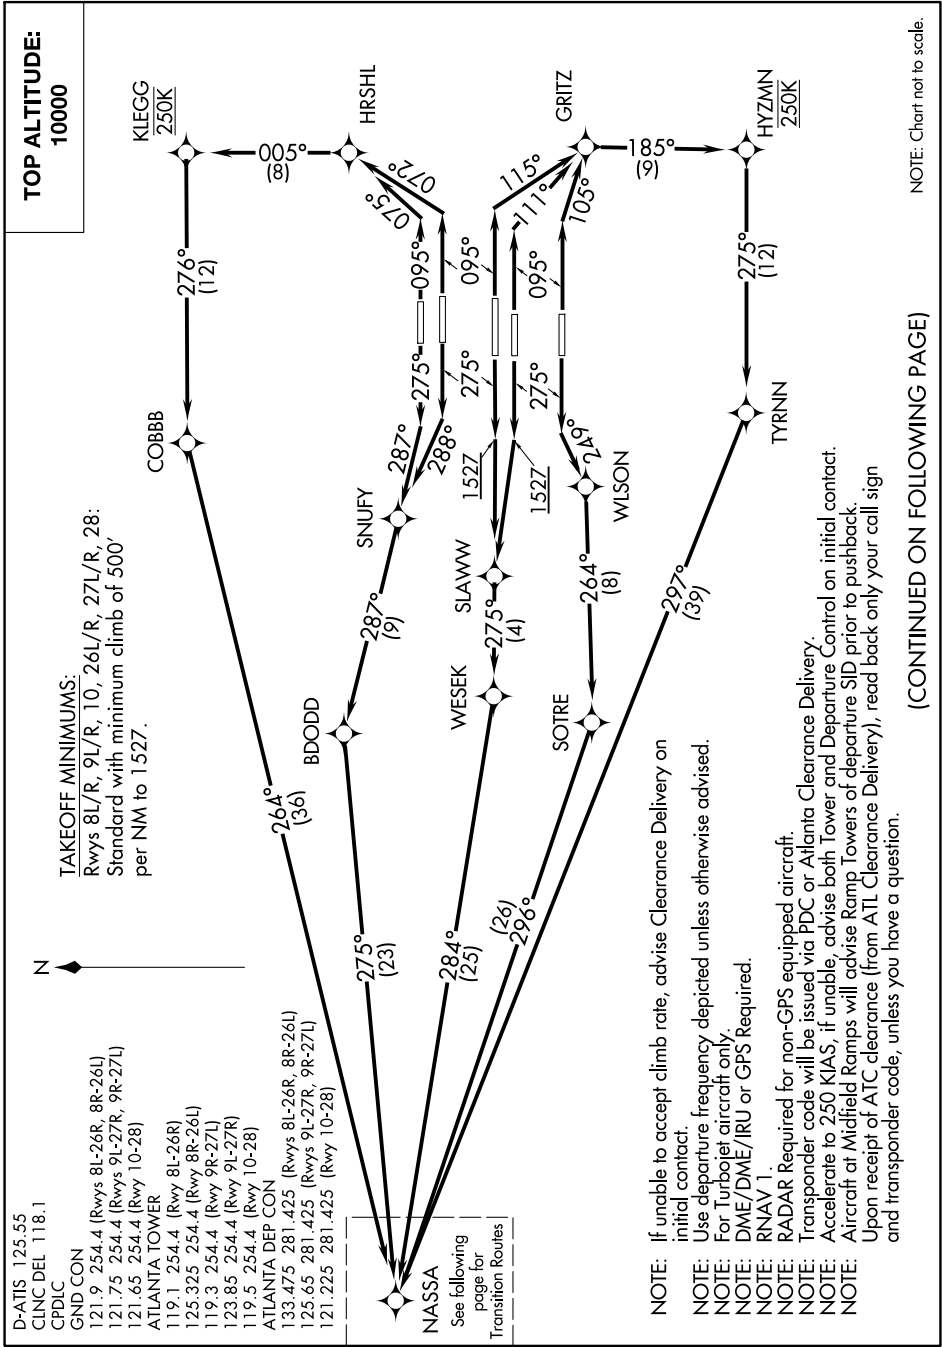

NASSA TWO DEPARTURE (RNAV) Departure Routes

SE-4, 22 FEB 2024 to 21 MAR 2024

(CONTINUED ON FOLLOWING PAGE)

NASSA TWO DEPARTURE (RNAV) Departure Routes

SE-4, 22 FEB 2024 to 21 MAR 2024