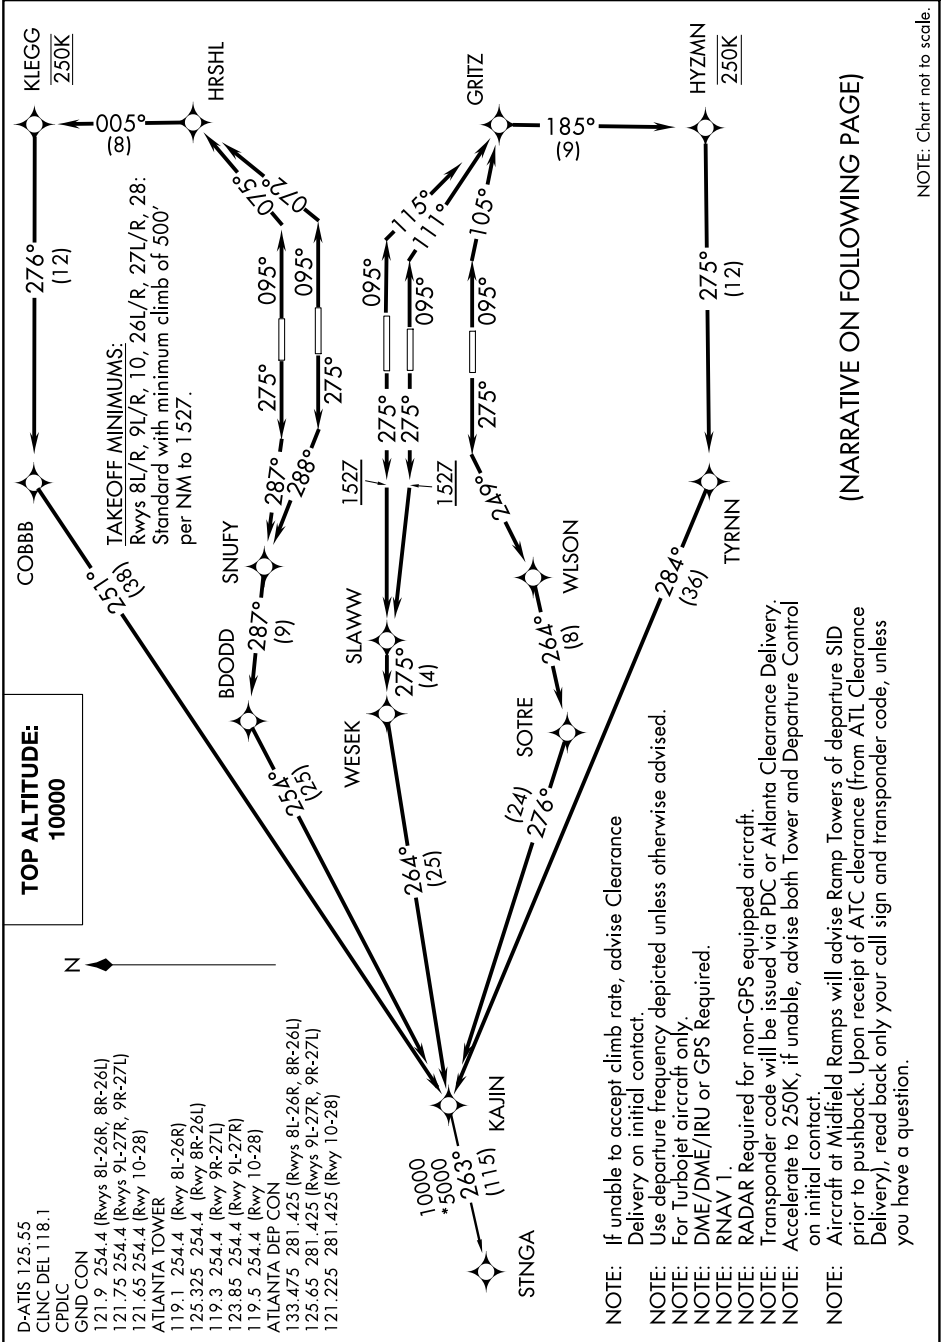

KAJIN TWO DEPARTURE (RNAV)

SE-4, 22 FEB 2024 to 21 MAR 2024

NOTE: Chart not to scale.

(NARRATIVE ON FOLLOWING PAGE)

KAJIN TWO DEPARTURE (RNAV)

SE-4, 22 FEB 2024 to 21 MAR 2024