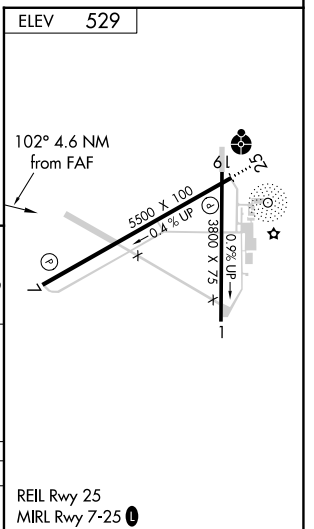

VORTAC IRQ 113.9 Chan 86	APP CRS 102°	Rwy Idg TDZE Apt Elev	N/A N/A 529

VOR/DME-A

AIKEN RGNL (AIK)

NA When local altimeter setting not received, use Augusta Rgnl at Bush Fld altimeter setting and increase all MDAs 120 feet and increase Cat C visibility ¼ SM.

MISSED APPROACH: Climb to 1600 then climbing left turn to 2400 on IRQ VORTAC R-102 to BEARS/IRQ 19 DME and hold.

AWOS-3 118.025	AUGUSTA APP CON * 119.15 284.625	CLNC DEL 126.075	UNICOM 122.8 (CTAF) 0

CATEGORY	A	B	C	D
CIRCLING	980-1 451 (500-1)	1000-1¼ 471 (500-1¼)	1140-1¾ 611 (700-1¾)	1420-3 891 (900-3)

SE-2, 02 NOV 2023 to 30 NOV 2023

SE-2, 02 NOV 2023 to 30 NOV 2023