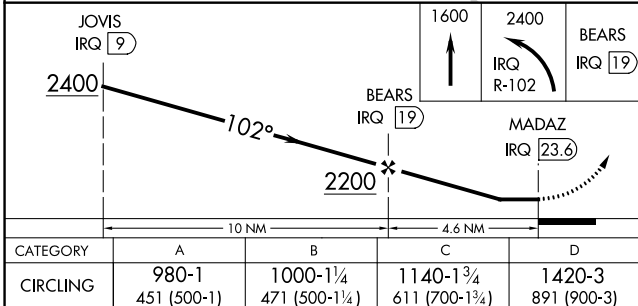

VORTAC IRQ 113.9 Chan 86	APP CRS 102°	Rwy Idg TDZE Apt Elev	N/A N/A 529

VOR/DME-A

AIKEN RGNL (AIK)

NA When local altimeter setting not received, use Augusta Rgnl at Bush Fld altimeter setting and increase all MDAs 120 feet and increase Cat C visibility ¼ SM.

MISSED APPROACH: Climb to 1600 then climbing left turn to 2400 on IRQ VORTAC R-102 to BEARS/IRQ 19 DME and hold.

AWOS-3 118.025	AUGUSTA APP CON * 119.15 284.625	CLNC DEL 126.075	UNICOM 122.8 (CTAF) 0

CATEGORY	A	B	C	D
CIRCLING	980-1 451 (500-1)	1000-1¼ 471 (500-1¼)	1140-1¾ 611 (700-1¾)	1420-3 891 (900-3)

SE-2, 02 NOV 2023 to 30 NOV 2023

SE-2, 02 NOV 2023 to 30 NOV 2023