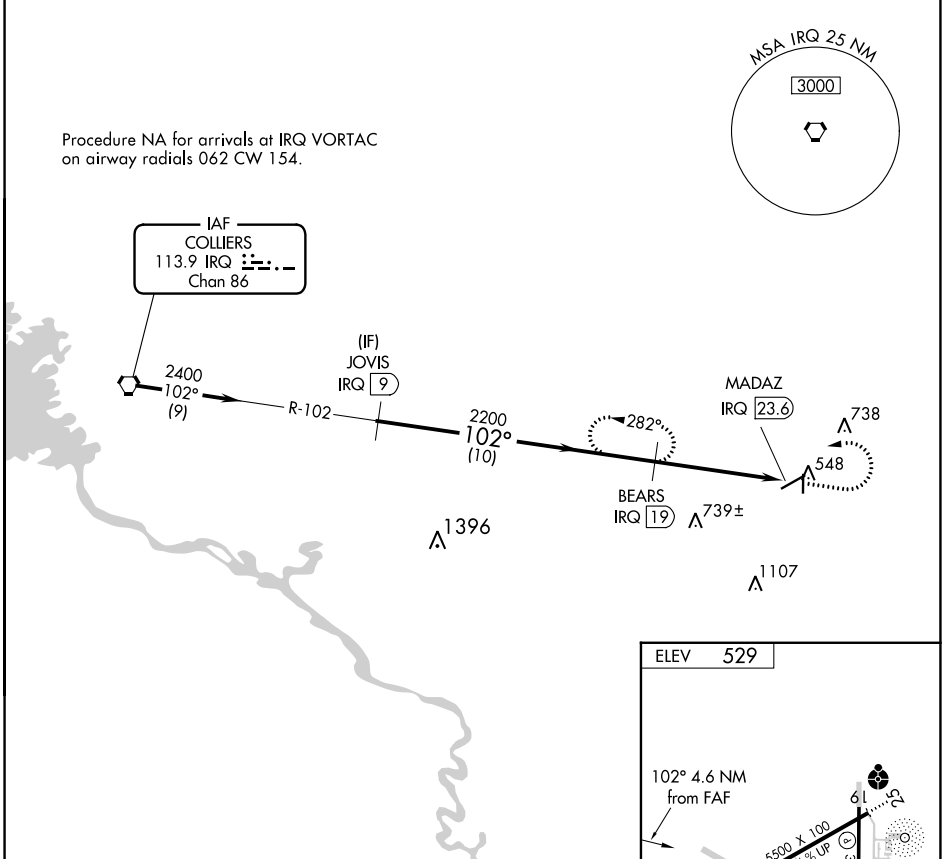

VORTAC IRQ 113.9 Chan 86	APP CRS 102°	Rwy Idg TDZE Apt Elev	N/A N/A 529

VOR/DME-A

AIKEN RGNL (AIK)

NA When local altimeter setting not received, use Augusta Rgnl at Bush Fld altimeter setting and increase all MDAs 120 feet and increase Cat C visibility ¼ SM.

MISSED APPROACH: Climb to 1600 then climbing left turn to 2400 on IRQ VORTAC R-102 to BEARS/IRQ 19 DME and hold.

AWOS-3 118.025	AUGUSTA APP CON * 119.15 284.625	CLNC DEL 126.075	UNICOM 122.8 (CTAF) 0

CATEGORY	A	B	C	D
CIRCLING	980-1 451 (500-1)	1000-1¼ 471 (500-1¼)	1140-1¾ 611 (700-1¾)	1420-3 891 (900-3)

SE-2, 02 NOV 2023 to 30 NOV 2023

SE-2, 02 NOV 2023 to 30 NOV 2023