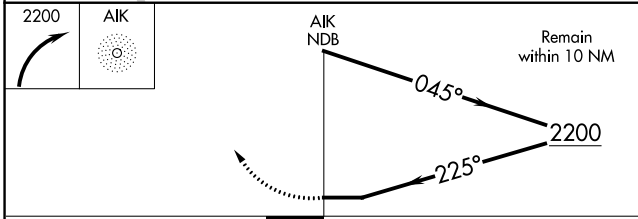

NDB AIK 347	APP CRS 225°	Rwy Idg TDZE Apt Elev	5500 515 529

NDB RWY 25

AIKEN RGNL (AIK)

NA When local altimeter setting not received, use Augusta Rgnl at Bush Fld altimeter setting and increase all MDAs 120 feet; increase S-25 Cats B/C/D and Circling Cat C visibility ¼ SM. For inop ODALS, increase S-25 Cat C/D visibility to 1½ mile. For inop ODALS when using Augusta Rgnl at Bush Fld altimeter setting, increase S-25 Cat C/D visibility to 2½ mile. Helicopter visibility reduction below ¾ SM NA.

ODALS

MISSED APPROACH: Climbing right turn to 2200 in AIK NDB holding pattern.

AWOS-3 118.025	AUGUSTA APP CON ★ 119.15 284.625	CLNC DEL 126.075	UNICOM 122.8 (CTAF) 0

CATEGORY	A	B	C	D
S-25	1180-¾	665 (700-¾)	1180-1¾	665 (700-1¾)
CIRCLING	1180-1	651 (700-1)	1180-1¾	1420-3 891 (900-3)

SE-2, 02 NOV 2023 to 30 NOV 2023

SE-2, 02 NOV 2023 to 30 NOV 2023