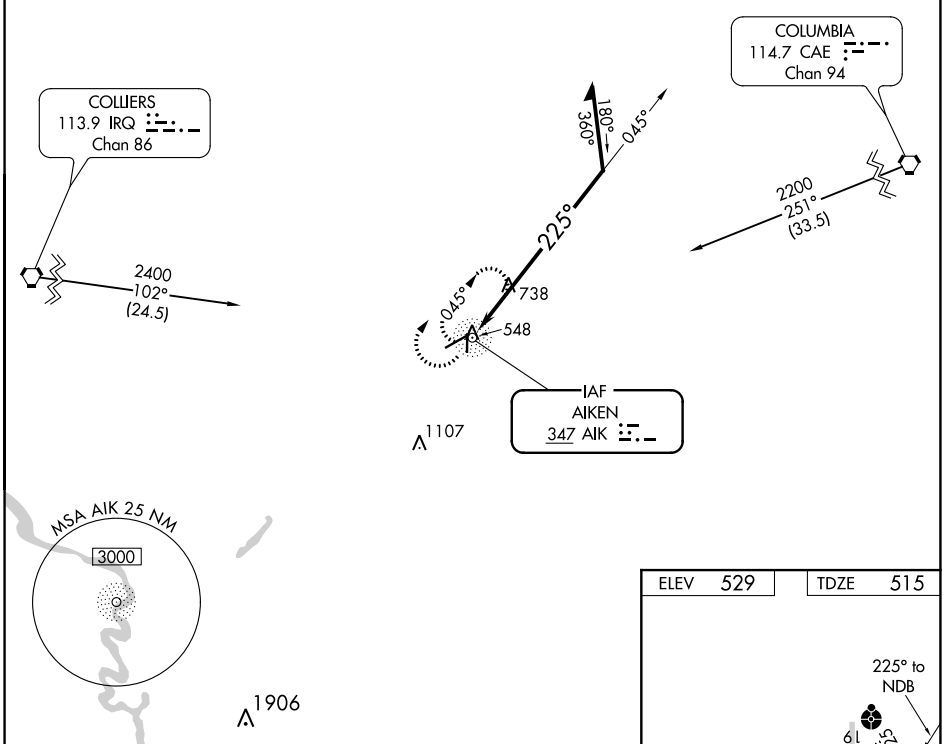

NDB AIK 347	APP CRS 225°	Rwy Idg TDZE Apt Elev	5500 515 529
-----------------------	------------------------	-----------------------------	---

NDB RWY 25

AIKEN RGNL (AIK)

NA When local altimeter setting not received, use Augusta Rgnl at Bush Fld altimeter setting and increase all MDAs 120 feet; increase S-25 Cats B/C/D and Circling Cat C visibility ¼ SM. For inop ODALS, increase S-25 Cat C/D visibility to 1½ mile. For inop ODALS when using Augusta Rgnl at Bush Fld altimeter setting, increase S-25 Cat C/D visibility to 2½ mile. Helicopter visibility reduction below ¾ SM NA.

ODALS

MISSED APPROACH: Climbing right turn to 2200 in AIK NDB holding pattern.

AWOS-3 118.025	AUGUSTA APP CON ★ 119.15 284.625	CLNC DEL 126.075	UNICOM 122.8 (CTAF) 0
--------------------------	--	----------------------------	---------------------------------

CATEGORY	A	B	C	D
S-25	1180-¾	665 (700-¾)	1180-1¾	665 (700-1¾)
CIRCLING	1180-1	651 (700-1)	1180-1¾	1420-3 891 (900-3)

SE-2, 02 NOV 2023 to 30 NOV 2023

SE-2, 02 NOV 2023 to 30 NOV 2023