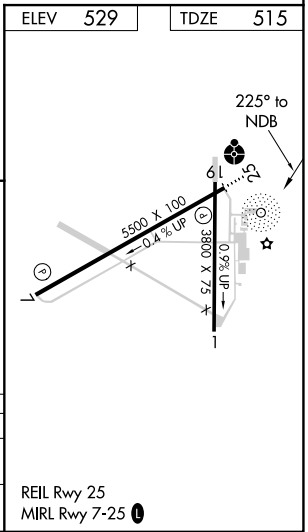

NDB AIK 347	APP CRS 225°	Rwy Idg TDZE Apt Elev	5500 515 529
-----------------------	------------------------	-----------------------------	---

NDB RWY 25

AIKEN RGNL (AIK)

NA When local altimeter setting not received, use Augusta Rgnl at Bush Fld altimeter setting and increase all MDAs 120 feet; increase S-25 Cats B/C/D and Circling Cat C visibility ¼ SM. For inop ODALS, increase S-25 Cat C/D visibility to 1½ mile. For inop ODALS when using Augusta Rgnl at Bush Fld altimeter setting, increase S-25 Cat C/D visibility to 2½ mile. Helicopter visibility reduction below ¾ SM NA.

ODALS

MISSED APPROACH: Climbing right turn to 2200 in AIK NDB holding pattern.

AWOS-3 118.025	AUGUSTA APP CON ★ 119.15 284.625	CLNC DEL 126.075	UNICOM 122.8 (CTAF) 0
--------------------------	--	----------------------------	---------------------------------

CATEGORY	A	B	C	D
S-25	1180-¾	665 (700-¾)	1180-1¾	665 (700-1¾)
CIRCLING	1180-1	651 (700-1)	1180-1¾	1420-3 891 (900-3)

SE-2, 02 NOV 2023 to 30 NOV 2023

SE-2, 02 NOV 2023 to 30 NOV 2023