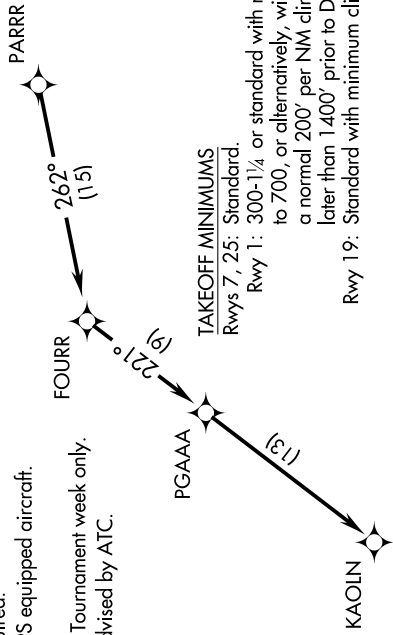

KAOLN SIX DEPARTURE (RNAV)

AIKEN RGNL (AIK)
AIKEN, SOUTH CAROLINA

SE-2, 02 NOV 2023 to 30 NOV 2023

**TOP ALTITUDE:
ASSIGNED BY ATC**

CTAF
122.8
AUGUSTA DEP CON ★
119.15 284.625
CLINC DEL
126.075

- NOTE: DME/DME/IRU or GPS required.
- NOTE: RADAR required for non-GPS equipped aircraft.
- NOTE: RNAV 1.
- NOTE: For use during Masters Golf Tournament week only.
- NOTE: Do not exceed 250K until advised by ATC.

NOTE: Chart not to scale.

DEPARTURE ROUTE DESCRIPTION

TAKEOFF RWYS 1, 7, 19, 25: Climb on assigned heading for RADAR vectors to PARRR, then on depicted route to KAOLN. Thence. . . .

. . . . maintain altitude assigned by ATC. Expect clearance to filed altitude/flight level within 10 minutes after departure.

KAOLN SIX DEPARTURE (RNAV)

SE-2, 02 NOV 2023 to 30 NOV 2023