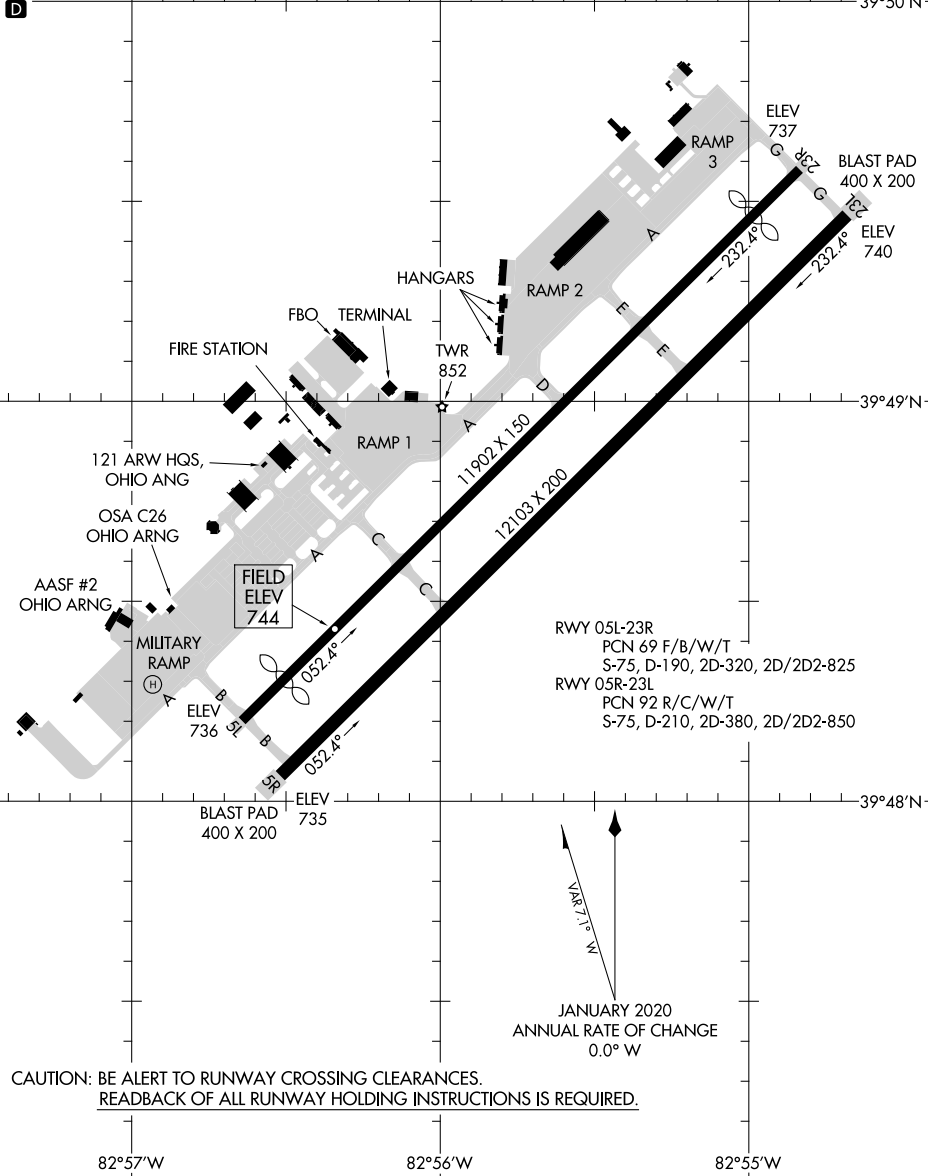

23054

AIRPORT DIAGRAM

AL-6846 (FAA)

RICKENBACKER INTL (LCK)
COLUMBUS, OHIO

ATIS
 132.75
 RICK TOWER
 120.05 348.4
 GND CON
 125.275 275.8
 CLNC DEL
 125.275 275.8

EC-2, 10 AUG 2023 to 07 SEP 2023

EC-2, 10 AUG 2023 to 07 SEP 2023

CAUTION: BE ALERT TO RUNWAY CROSSING CLEARANCES.
 READBACK OF ALL RUNWAY HOLDING INSTRUCTIONS IS REQUIRED.

AIRPORT DIAGRAM

23054

COLUMBUS, OHIO
RICKENBACKER INTL (LCK)