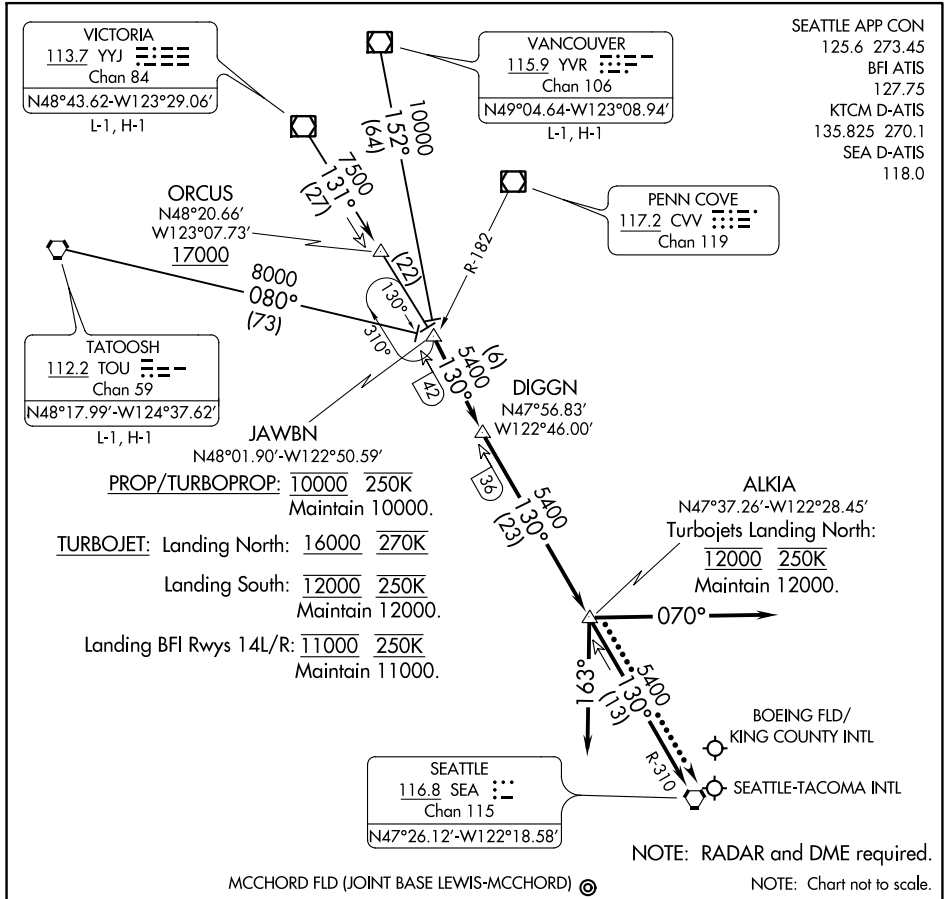

JAWBN SIX ARRIVAL

AL-582 (FAA)

SEATTLE, WASHINGTON

NW-1, 10 AUG 2023 to 07 SEP 2023

NW-1, 10 AUG 2023 to 07 SEP 2023

ARRIVAL ROUTE DESCRIPTION

TATOOSH TRANSITION (TOU.JAWBN6): From over TOU VORTAC on TOU R-080 to JAWBN. Thence . . .

VANCOUVER TRANSITION (YVR.JAWBN6): From over YVR VOR/DME on YVR R-152 to JAWBN. Thence . . .

VICTORIA TRANSITION (YYJ.JAWBN6): From over YYJ VOR/DME on YYJ R-131 to JAWBN. Thence . . .

. . . from over JAWBN on SEA R-310 to DIGGN then on SEA R-310 to ALKIA thence . . .

LANDING SOUTH: depart ALKIA heading 070° for vectors to final approach course.

LANDING NORTH: depart ALKIA heading 163° for vectors to final approach course.

LANDING MCCORD FLD: depart ALKIA proceed direct SEA VORTAC.

LOST COMMUNICATIONS: After ALKIA, proceed direct SEA VORTAC.