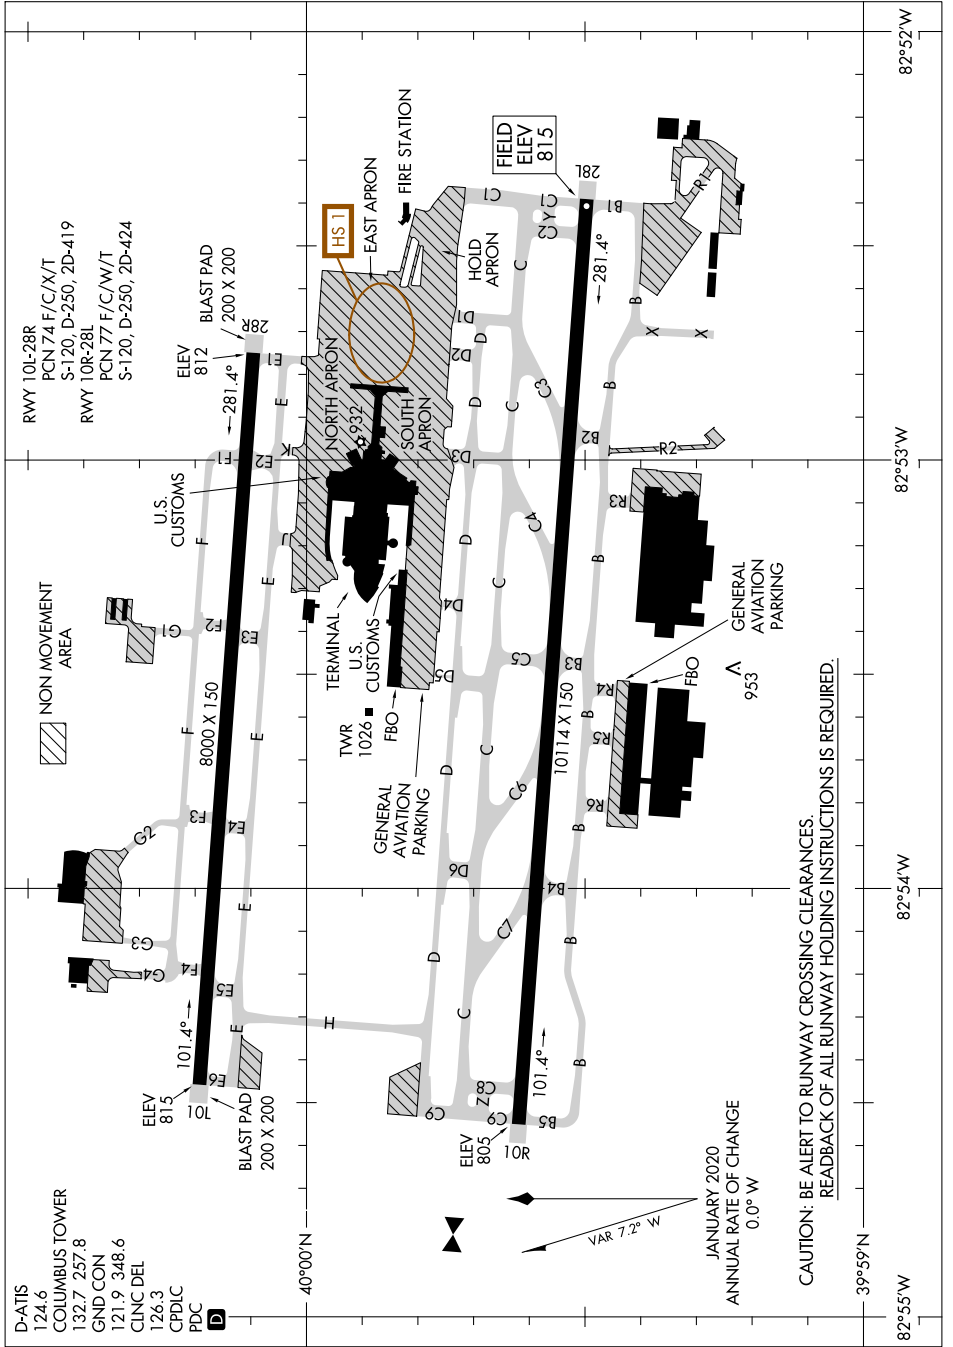

AIRPORT DIAGRAM

AL-94 (FAA)

JOHN GLENN COLUMBUS INTL (CMH)
COLUMBUS, OHIO

EC-2, 10 AUG 2023 to 07 SEP 2023

AIRPORT DIAGRAM

COLUMBUS, OHIO
JOHN GLENN COLUMBUS INTL (CMH)

EC-2, 10 AUG 2023 to 07 SEP 2023

CAUTION: BE ALERT TO RUNWAY CROSSING CLEARANCES.
READBACK OF ALL RUNWAY HOLDING INSTRUCTIONS IS REQUIRED.

JANUARY 2020
ANNUAL RATE OF CHANGE
0.0° W