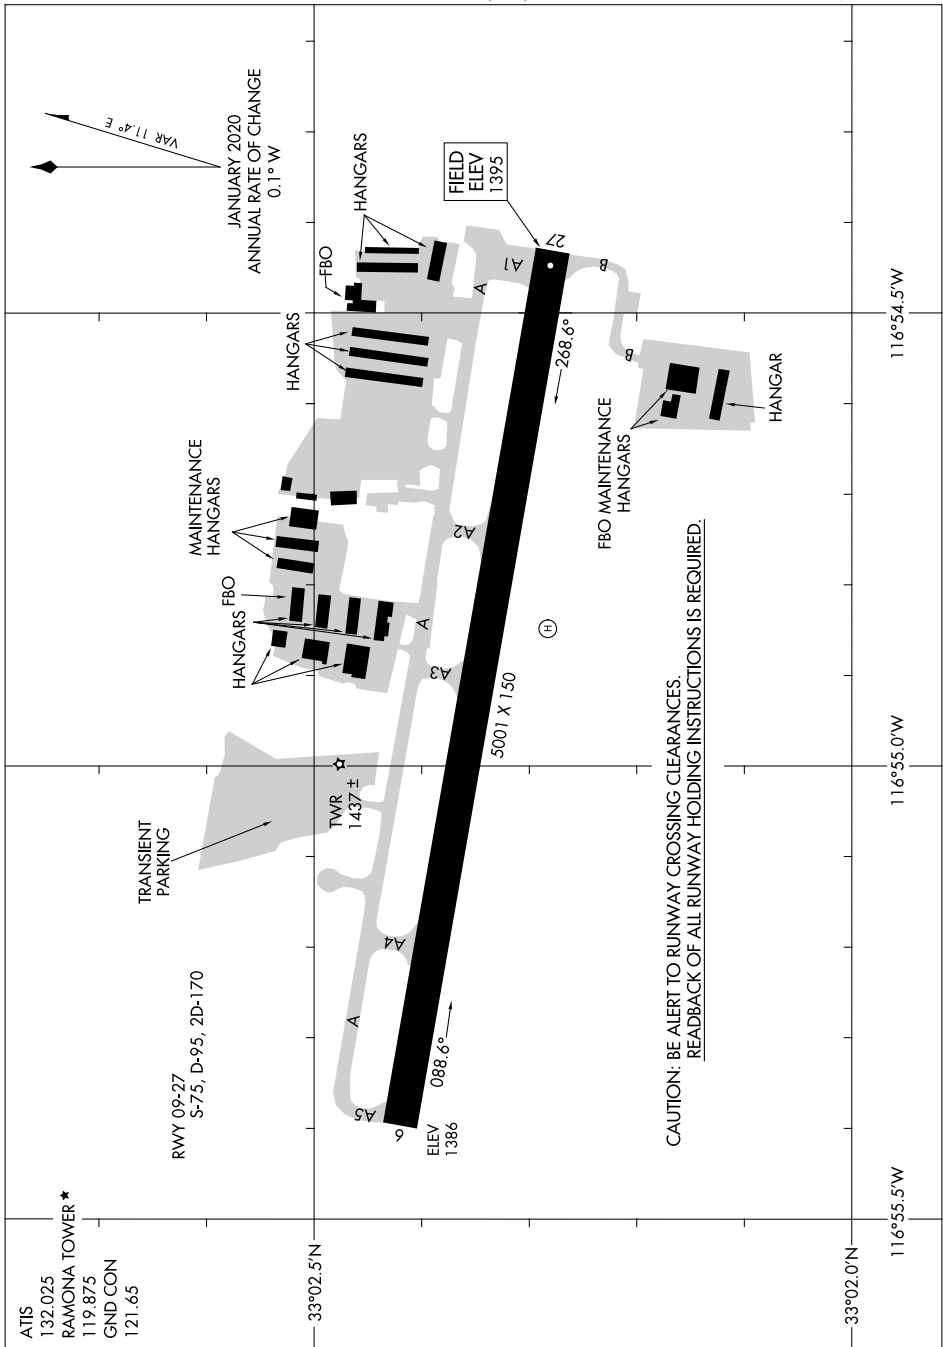

AIRPORT DIAGRAM

AL-6667 (FAA)

RAMONA (RNM)
RAMONA, CALIFORNIA

SW-3, 18 MAY 2023 to 15 JUN 2023

CAUTION: BE ALERT TO RUNWAY CROSSING CLEARANCES.
READBACK OF ALL RUNWAY HOLDING INSTRUCTIONS IS REQUIRED.

SW-3, 18 MAY 2023 to 15 JUN 2023

AIRPORT DIAGRAM

RAMONA, CALIFORNIA
RAMONA (RNM)