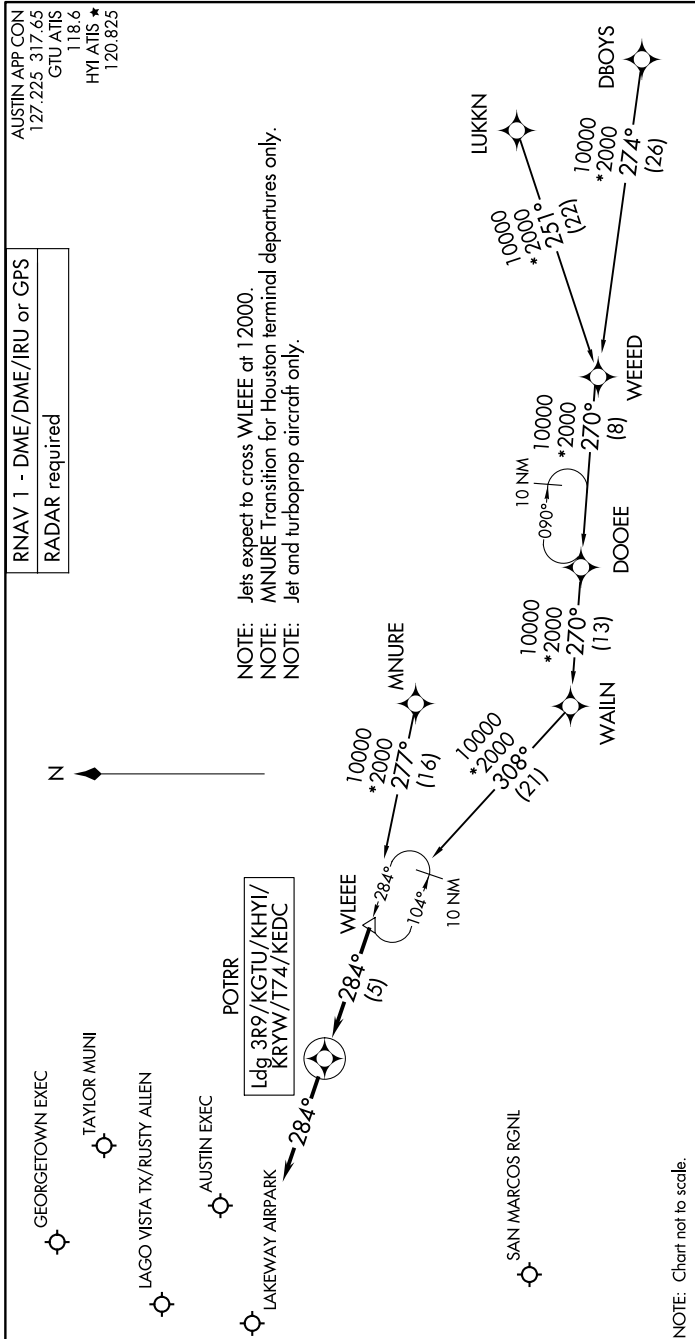

# POTRR TWO ARRIVAL (RNAV)

AUSTIN, TEXAS

SC-3, 18 MAY 2023 to 15 JUN 2023

## ARRIVAL ROUTE DESCRIPTION

- DBOYS TRANSITION (DBOYS.POTRR2)
- LUKKN TRANSITION (LUKKN.POTRR2)
- MNNURE TRANSITION (MNNURE.POTRR2)
- WEEED TRANSITION (WEEED.POTRR2)

LANDING ALL AIRPORTS: From WLEEE on track 284° to POTRR, then on track 284°. Expect RADAR vectors to final approach course.

NOTE: Chart not to scale.

SC-3, 18 MAY 2023 to 15 JUN 2023

# POTRR TWO ARRIVAL (RNAV)

AUSTIN, TEXAS