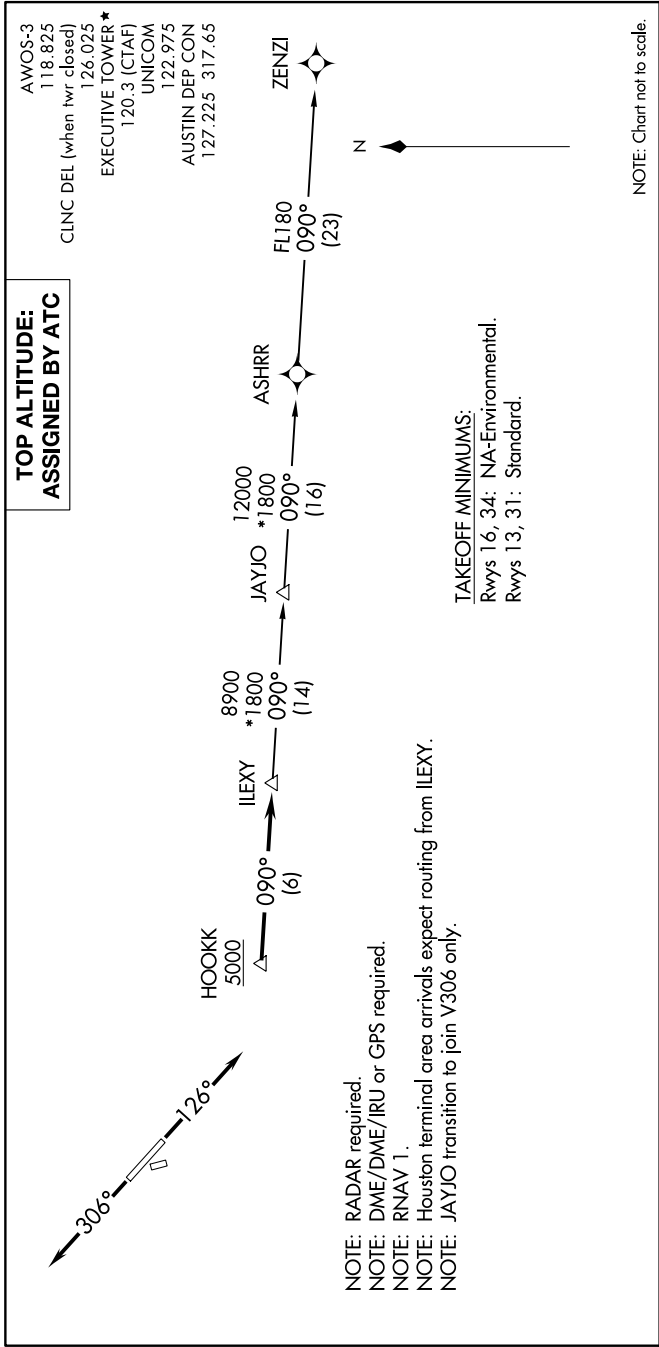

ILEXY THREE DEPARTURE (RNAV)

SC-3, 18 MAY 2023 to 15 JUN 2023

DEPARTURE ROUTE DESCRIPTION

TAKEOFF RUNWAY 13: Climb on heading 126° or as assigned by ATC for vectors to cross HOOKK at or above 5000, thence. . . .

TAKEOFF RUNWAY 31: Climb on heading 306° or as assigned by ATC for vectors to cross HOOKK at or above 5000, thence. . . .

. . . on track 090° to ILEXY, then on transition. Maintain altitude assigned by ATC. Expect filed altitude 10 minutes after departure.

JAYJO TRANSITION (ILEXY3.JAYJO)
ZENZI TRANSITION (ILEXY3.ZENZI)

SC-3, 18 MAY 2023 to 15 JUN 2023

ILEXY THREE DEPARTURE (RNAV)