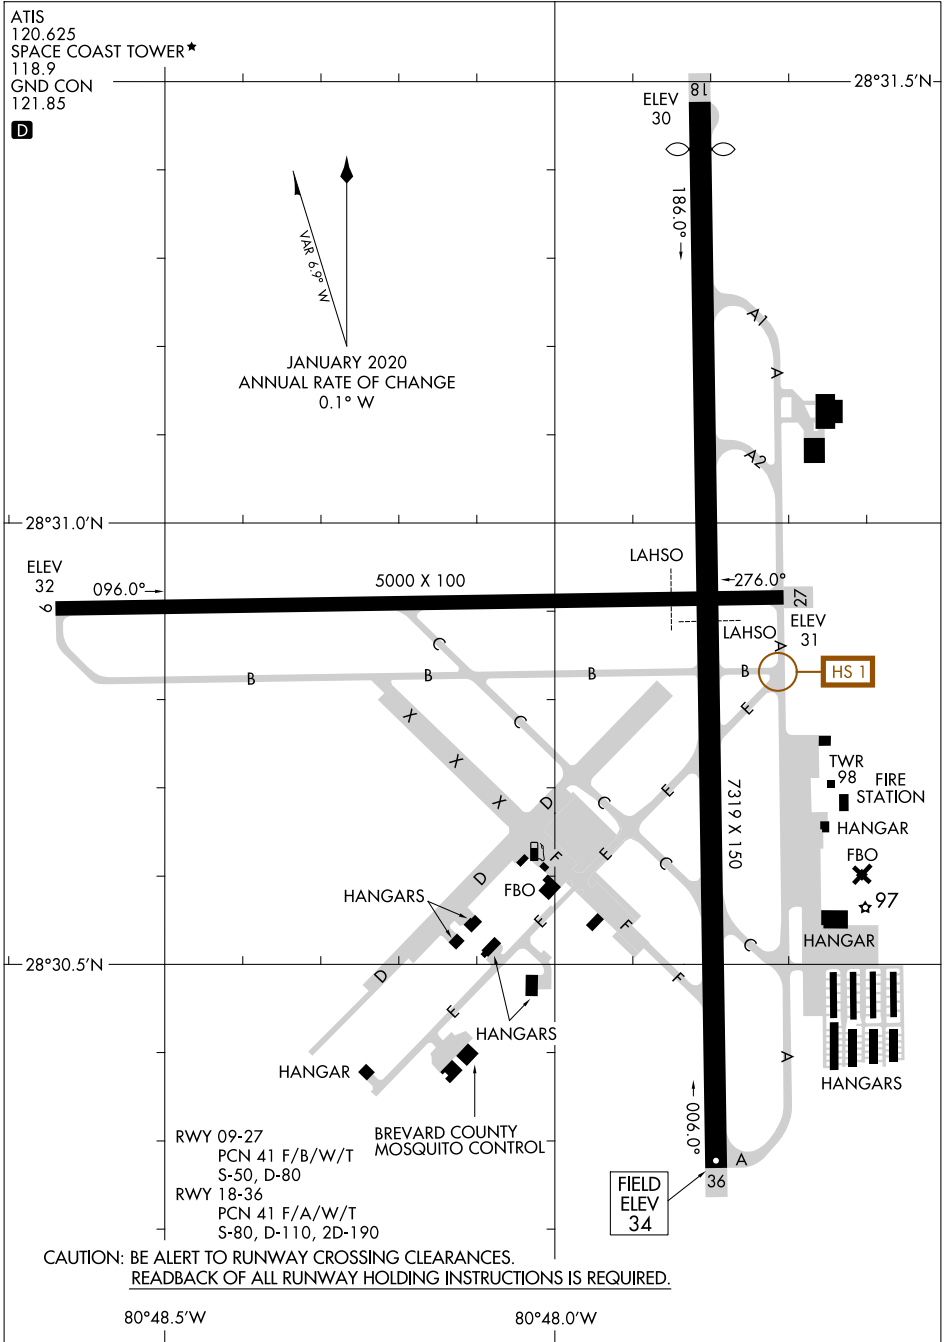

# AIRPORT DIAGRAM

AL-5760 (FAA)

SPACE COAST RGNL (TIX)  
TITUSVILLE, FLORIDA

ATIS  
120.625  
SPACE COAST TOWER\*  
118.9  
GND CON  
121.85

VAR 6.5° W  
JANUARY 2020  
ANNUAL RATE OF CHANGE  
0.1° W

SE-3, 18 MAY 2023 to 15 JUN 2023

SE-3, 18 MAY 2023 to 15 JUN 2023

RWY 09-27  
PCN 41 F/B/W/T  
S-50, D-80  
RWY 18-36  
PCN 41 F/A/W/T  
S-80, D-110, 2D-190

BREVARD COUNTY  
MOSQUITO CONTROL

CAUTION: BE ALERT TO RUNWAY CROSSING CLEARANCES.  
READBACK OF ALL RUNWAY HOLDING INSTRUCTIONS IS REQUIRED.

80°48.5'W

80°48.0'W