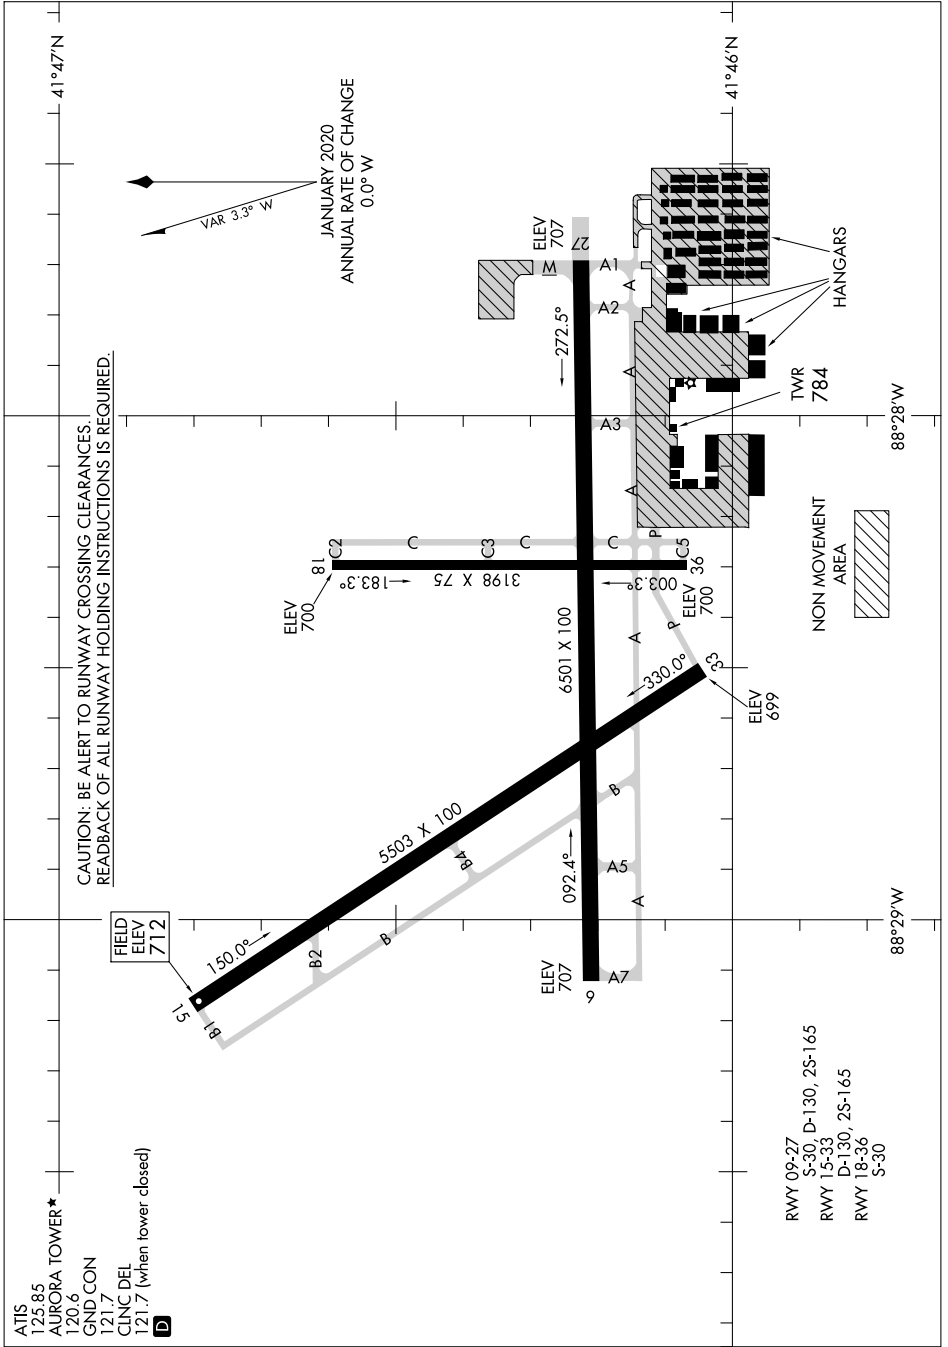

AIRPORT DIAGRAM

AL-5103 (FAA)

AURORA MUNI (ARR)
CHICAGO/AURORA, ILLINOIS

EC-3, 18 MAY 2023 to 15 JUN 2023

EC-3, 18 MAY 2023 to 15 JUN 2023

CAUTION: BE ALERT TO RUNWAY CROSSING CLEARANCES.
REARBACK OF ALL RUNWAY HOLDING INSTRUCTIONS IS REQUIRED.

AIRPORT DIAGRAM

CHICAGO/AURORA, ILLINOIS
AURORA MUNI (ARR)