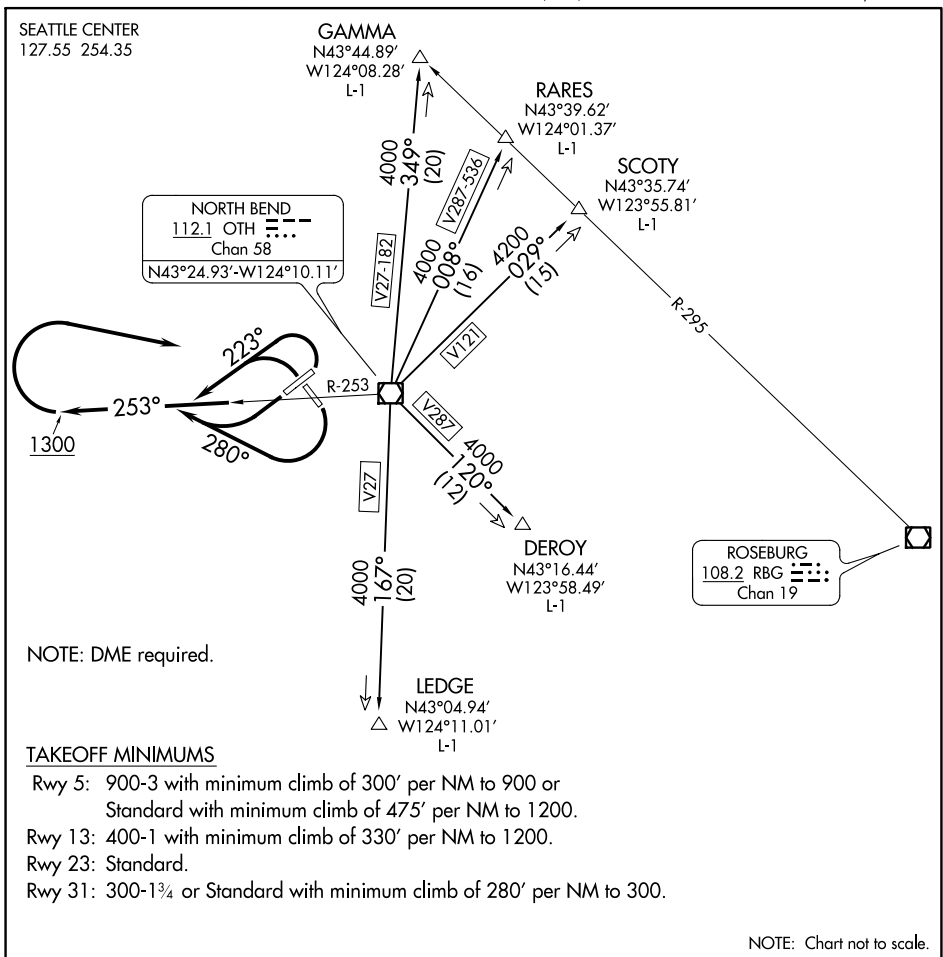

(OTH7.OTH) 22195

NORTH BEND SEVEN DEPARTURE

AL-929 (FAA)

SOUTHWEST OREGON RGNL (OTH)

NORTH BEND, OREGON

NW-1, 18 MAY 2023 to 15 JUN 2023

NW-1, 18 MAY 2023 to 15 JUN 2023

DEPARTURE ROUTE DESCRIPTION

TAKEOFF RUNWAYS 5, 31: Climbing left turn heading 223° and on OTH R-253 thence

TAKEOFF RUNWAYS 13, 23: Climbing right turn heading 280° and on OTH R-253 thence

. . . . continue climb on OTH R-253 to 1300 then right turn direct OTH VOR/DME, then on assigned transition.

DEROY TRANSITION (OTH7.DEROY): From over OTH VOR/DME on OTH R-120 to DEROY INT.

GAMMA TRANSITION (OTH7.GAMMA): From over OTH VOR/DME on OTH R-349 to GAMMA INT.

LEDGE TRANSITION (OTH7.LEDGE): From over OTH VOR/DME on OTH R-167 to LEDGE INT.

RARES TRANSITION (OTH7.RARES): From over OTH VOR/DME on OTH R-008 to RARES INT.

SCOTY TRANSITION (OTH7.SCOTY): From over OTH VOR/DME on OTH R-029 to SCOTY INT.

NORTH BEND SEVEN DEPARTURE

(OTH7.OTH) 26MAR20