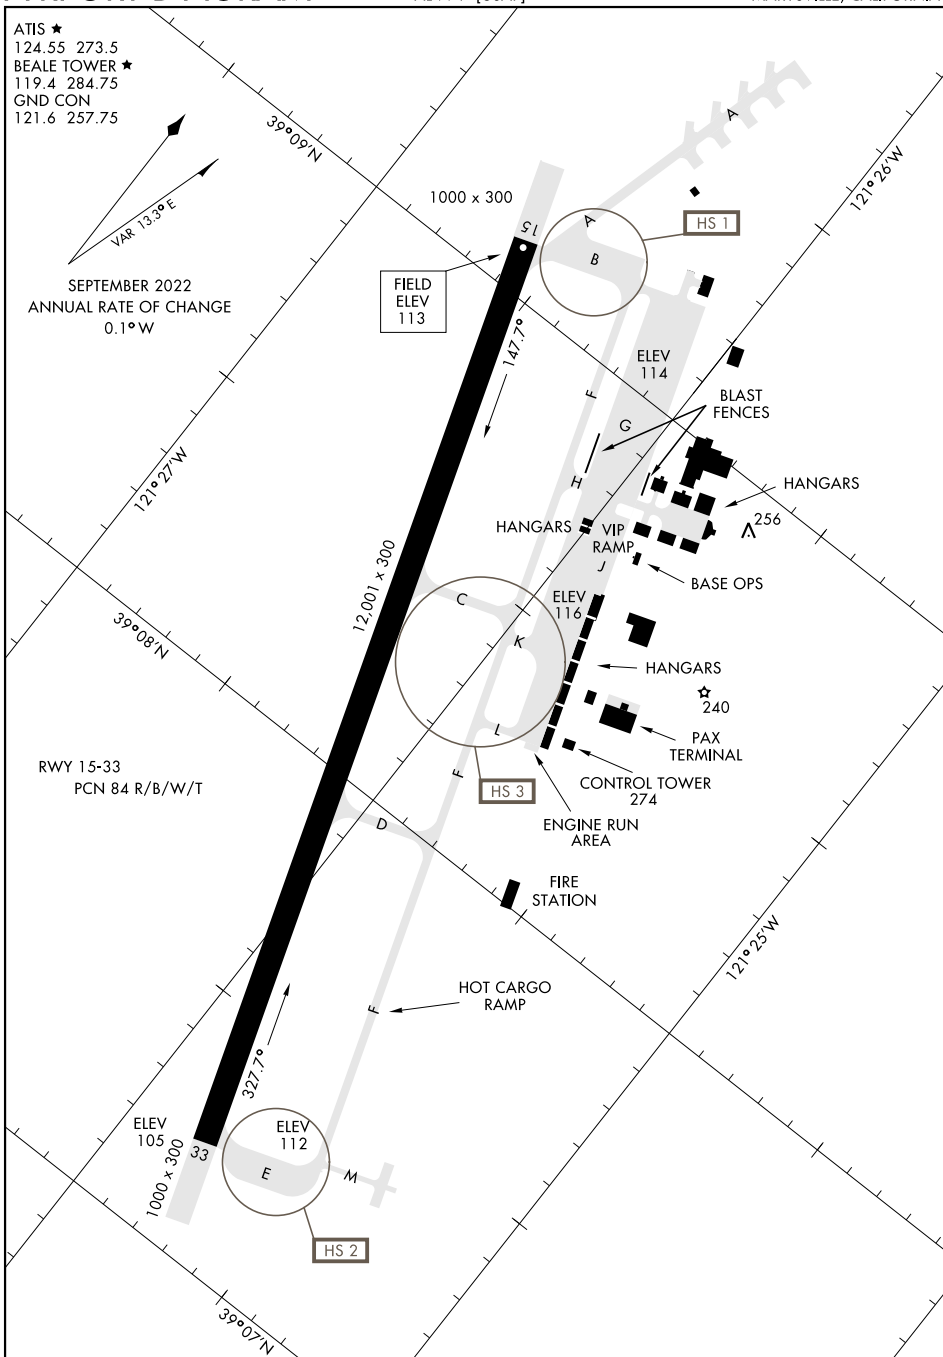

22251

AIRPORT DIAGRAM

BEALE AFB (KBAB)
MARYSVILLE, CALIFORNIA

AL-771 [USAF]

ATIS ★
124.55 273.5
BEALE TOWER ★
119.4 284.75
GND CON
121.6 257.75

SEPTEMBER 2022
ANNUAL RATE OF CHANGE
0.1° W

SW-2, 18 MAY 2023 to 15 JUN 2023

SW-2, 18 MAY 2023 to 15 JUN 2023

AIRPORT DIAGRAM

MARYSVILLE, CALIFORNIA
BEALE AFB (KBAB)