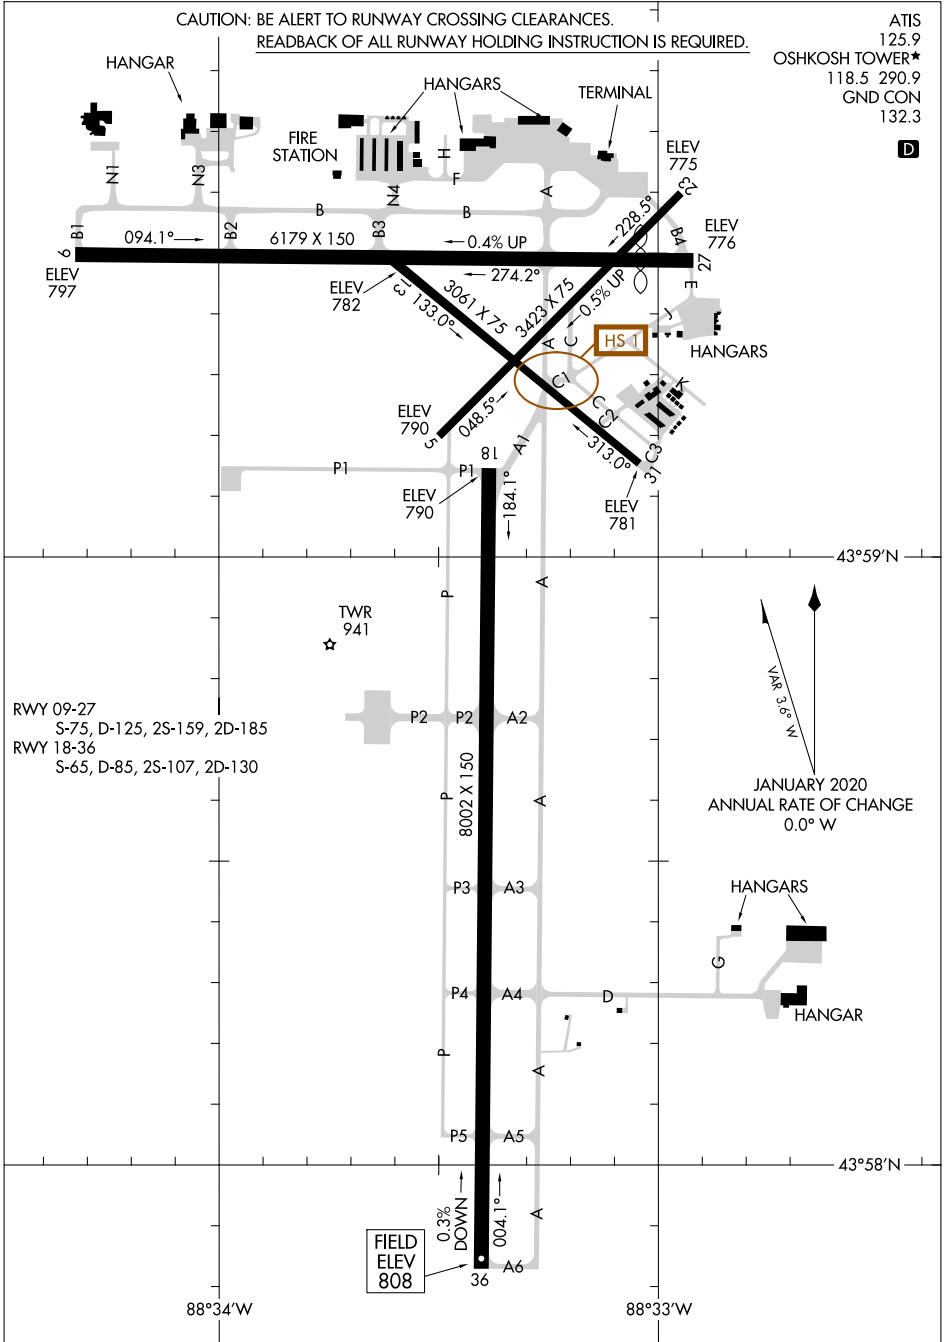

AIRPORT DIAGRAM

WITTMAN RGNL (OSH)
OSHKOSH, WISCONSIN

AL-730 (FAA)

D

CAUTION: BE ALERT TO RUNWAY CROSSING CLEARANCES.

READBACK OF ALL RUNWAY HOLDING INSTRUCTION IS REQUIRED.

EC-3, 18 MAY 2023 to 15 JUN 2023

EC-3, 18 MAY 2023 to 15 JUN 2023