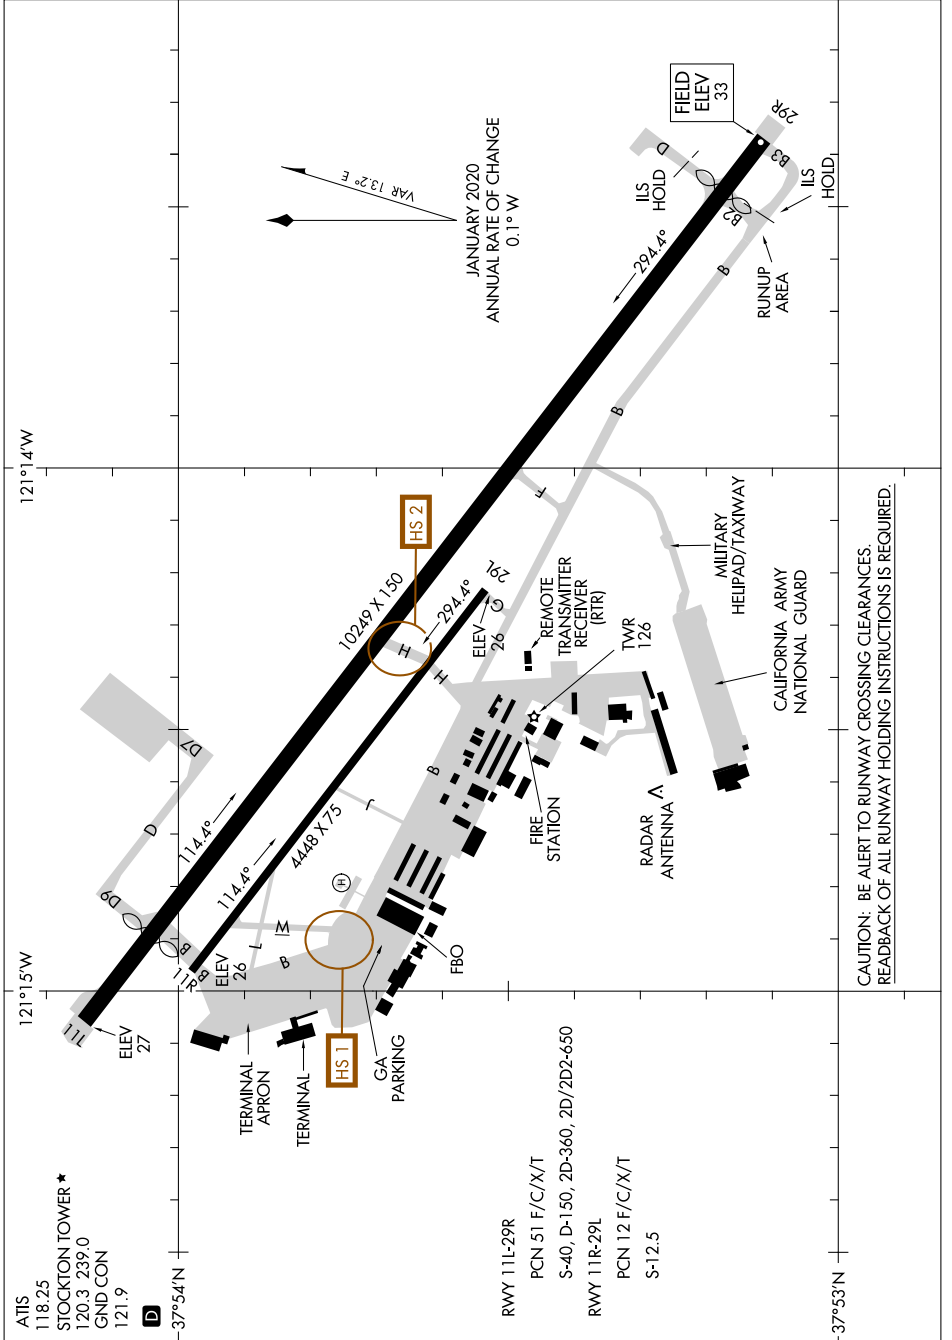

# AIRPORT DIAGRAM

AL-407 (FAA)

STOCKTON METRO (SCK)  
STOCKTON, CALIFORNIA

SW-2, 18 MAY 2023 to 15 JUN 2023

CAUTION: BE ALERT TO RUNWAY CROSSING CLEARANCES.  
READBACK OF ALL RUNWAY HOLDING INSTRUCTIONS IS REQUIRED.

SW-2, 18 MAY 2023 to 15 JUN 2023

# AIRPORT DIAGRAM

STOCKTON, CALIFORNIA  
STOCKTON METRO (SCK)