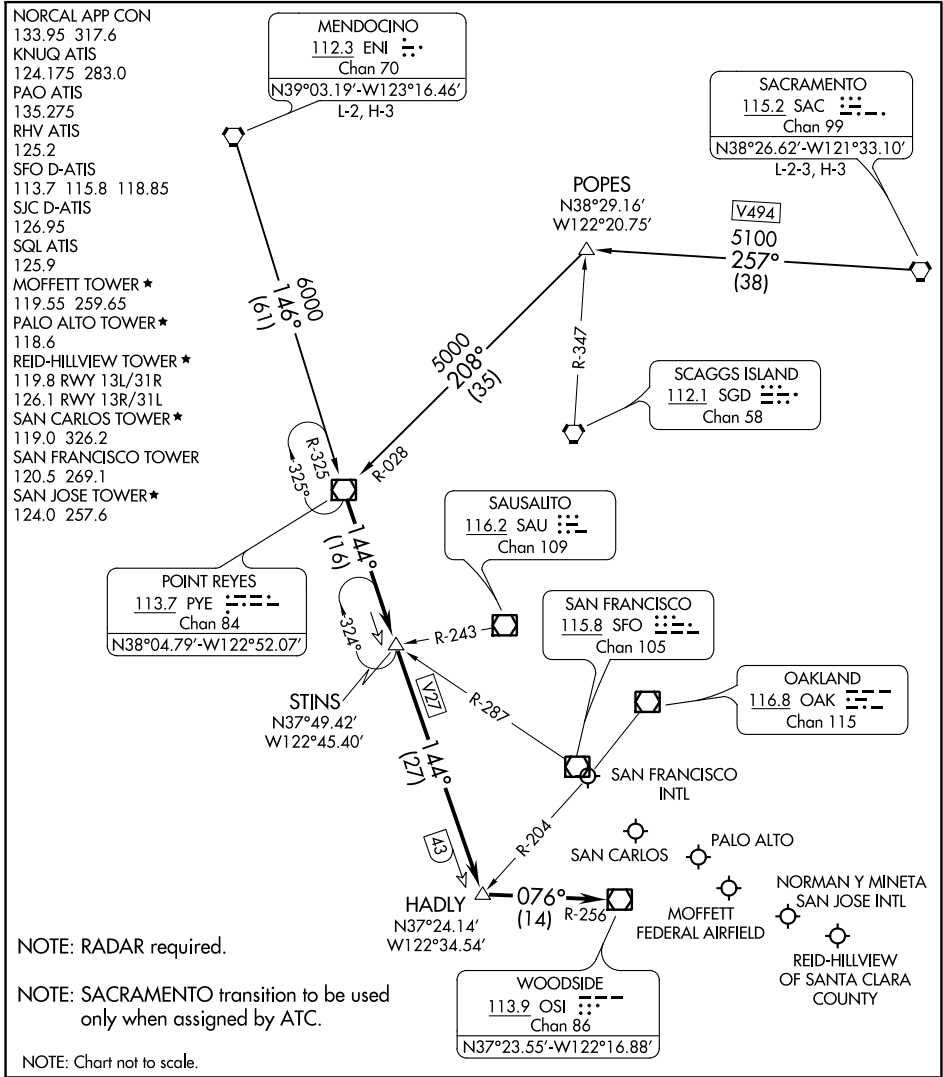

(PYE.PYE3) 21224

# POINT REYES THREE ARRIVAL

AL-375 (FAA)

SAN FRANCISCO, CALIFORNIA

SW-2, 18 MAY 2023 to 15 JUN 2023

SW-2, 18 MAY 2023 to 15 JUN 2023

## ARRIVAL ROUTE DESCRIPTION

**MENDOCINO TRANSITION (ENI.PYE3):** From over ENI VORTAC on ENI R-146 and PYE R-325 to PYE VOR/DME. Thence. . .

**SACRAMENTO TRANSITION (SAC.PYE3):** From over SAC VORTAC on SAC R-257 and PYE R-028 to PYE VOR/DME. Thence. . .

. . . From over PYE VOR/DME on PYE R-144 to HADLY, then on OSI R-256 to OSI VOR/DME. Expect RADAR vectors to final approach course.