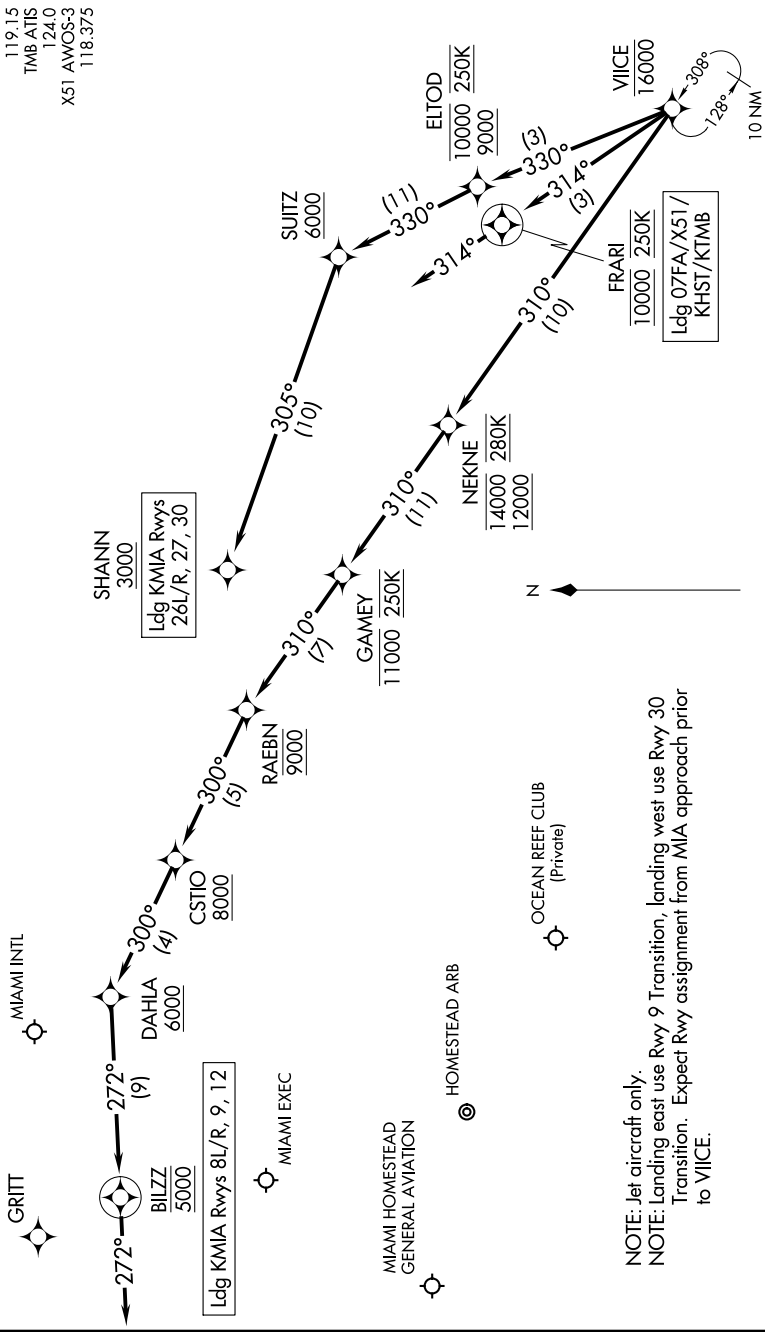

VIICE TWO ARRIVAL (RNAV) Arrival Routes

MIAMI, FLORIDA

MIAMI APP CON
 120.5 350.225
 KHST ATIS ★
 132.275 269.9
 MIA D-ATIS
 119.15
 TMB ATIS
 124.0
 X51 AWOS-3
 118.375

SE-3, 18 MAY 2023 to 15 JUN 2023

RNAV 1 - DME/DME/IRU or GPS.
 RADAR required.

NOTE: Jet aircraft only.
 NOTE: Landing east use Rwy 9 Transition, landing west use Rwy 30 Transition. Expect Rwy assignment from MIA approach prior to VIICE.

(NARRATIVE ON FOLLOWING PAGE)

NOTE: Chart not to scale.

SE-3, 18 MAY 2023 to 15 JUN 2023

VIICE TWO ARRIVAL (RNAV) Arrival Routes

MIAMI, FLORIDA