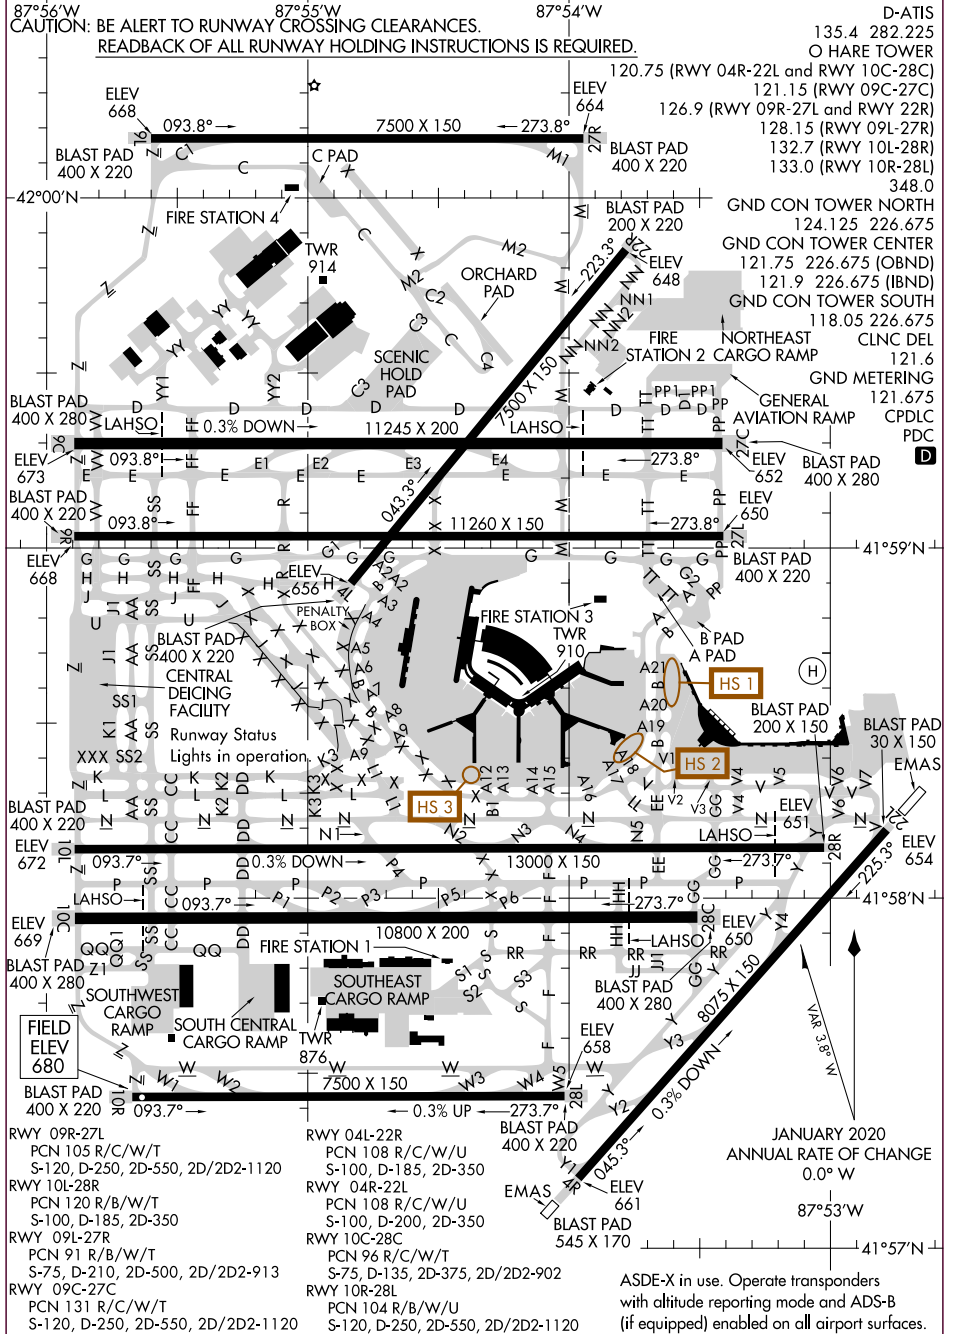

AIRPORT DIAGRAM

AL-166 (FAA)

CHICAGO O'HARE INTL (O.R.D)
CHICAGO, ILLINOIS

EC-3, 18 MAY 2023 to 15 JUN 2023

EC-3, 18 MAY 2023 to 15 JUN 2023

AIRPORT DIAGRAM

23110

CHICAGO, ILLINOIS
CHICAGO O'HARE INTL (O.R.D)