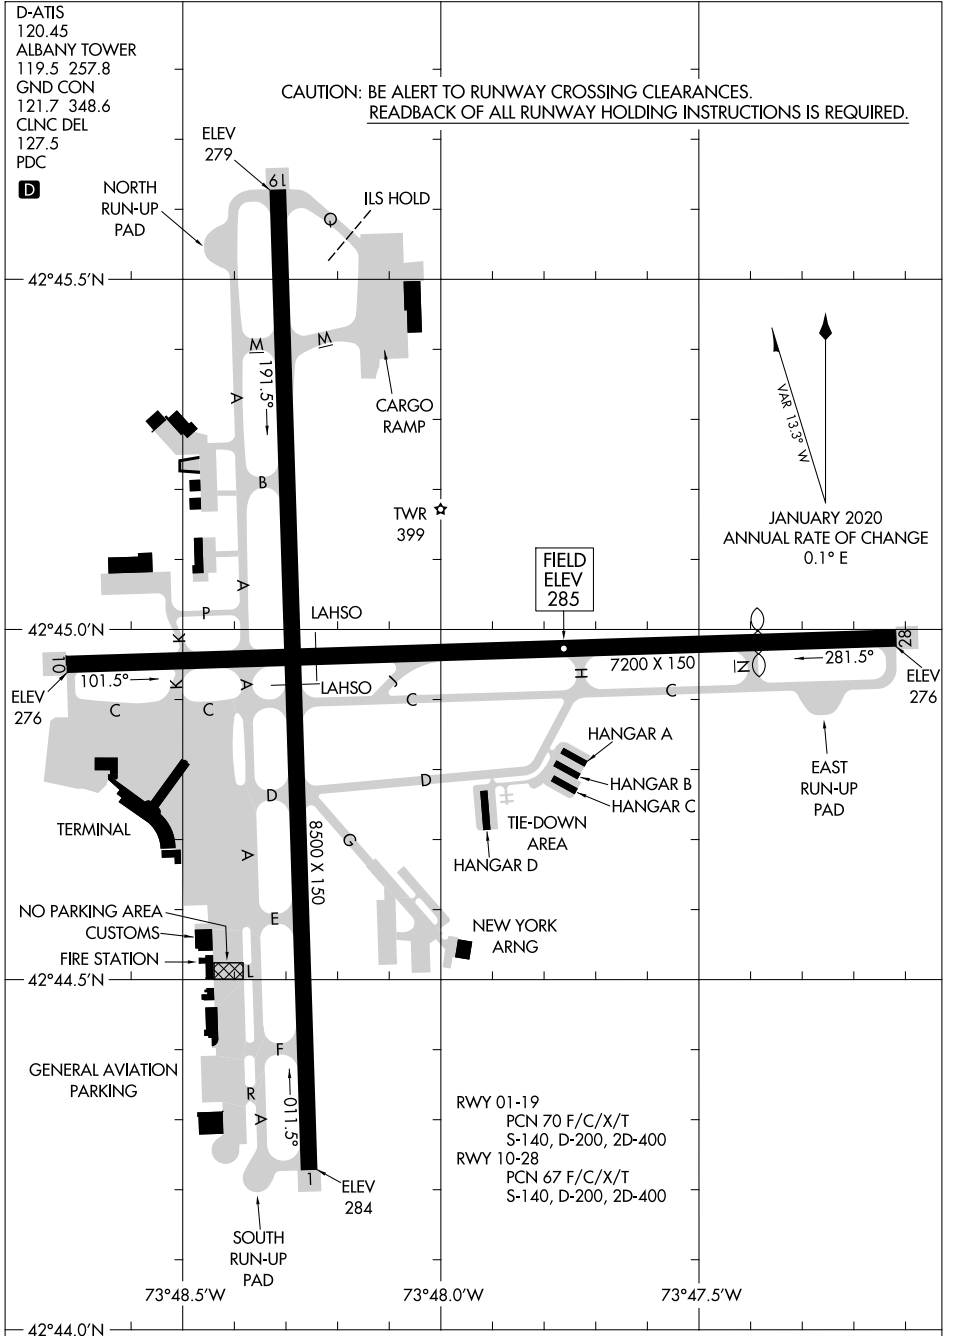

# AIRPORT DIAGRAM

AL-10 (FAA)

ALBANY INTL (ALB)  
ALBANY, NEW YORK

D-ATIS  
120.45  
ALBANY TOWER  
119.5 257.8  
GND CON  
121.7 348.6  
CLNC DEL  
127.5  
PDC

CAUTION: BE ALERT TO RUNWAY CROSSING CLEARANCES.  
READBCK OF ALL RUNWAY HOLDING INSTRUCTIONS IS REQUIRED.

NE-2, 18 MAY 2023 to 15 JUN 2023

NE-2, 18 MAY 2023 to 15 JUN 2023

# AIRPORT DIAGRAM

ALBANY, NEW YORK  
ALBANY INTL (ALB)