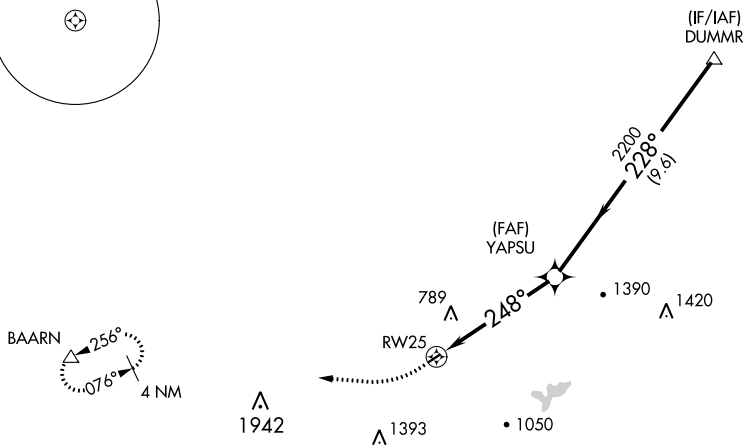

APP CRS 248°	Rwy Idg 1899
	TDZE 547
	Apt Elev 550

RNAV (GPS) RWY 25

KELLER BROTHERS (Ø8N)

RNP APCH.

∇ Procedure NA at night. Rwy 7 helicopter visibility reduction below 1 SM NA.
▲NA Use Lancaster altimeter setting; when not received, use Reading altimeter setting and increase all MDA 40 feet.

MISSED APPROACH: Climbing right turn to 3000 direct BAARN and hold.

LNS ASOS 125.675	HARRISBURG APP CON 126.45 281.525	CTAF 122.9	121.9 0
----------------------------	---	----------------------	----------------

Procedure NA for arrivals at DUMMR on V93 northeast bound, V162 eastbound and V276 southeast bound.

NE-4, 23 MAR 2023 to 20 APR 2023

NE-4, 23 MAR 2023 to 20 APR 2023

ELEV 550	TDZE 547
----------	----------