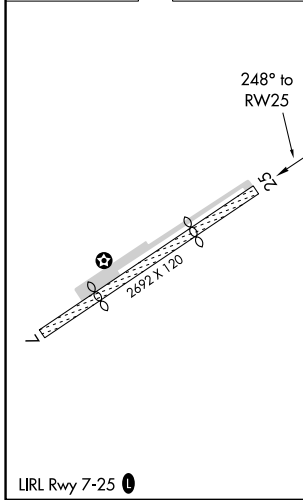

NE-4, 23 MAR 2023 to 20 APR 2023

NE-4, 23 MAR 2023 to 20 APR 2023

ELEV 550	TDZE 547