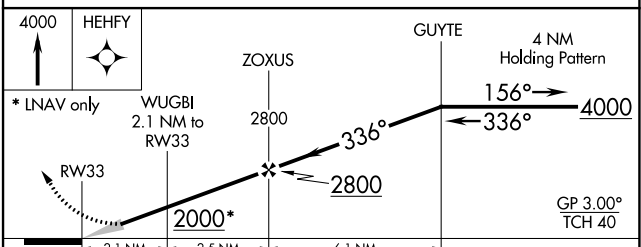

CATEGORY	A	B	C	D
LPV DA	1569-1	263 (300-1)		NA
LNAV/VNAV DA	1619-1	313 (400-1)		NA
LNAV MDA	1680-1	374 (400-1)		NA

NC-2, 23 MAR 2023 to 20 APR 2023

NC-2, 23 MAR 2023 to 20 APR 2023