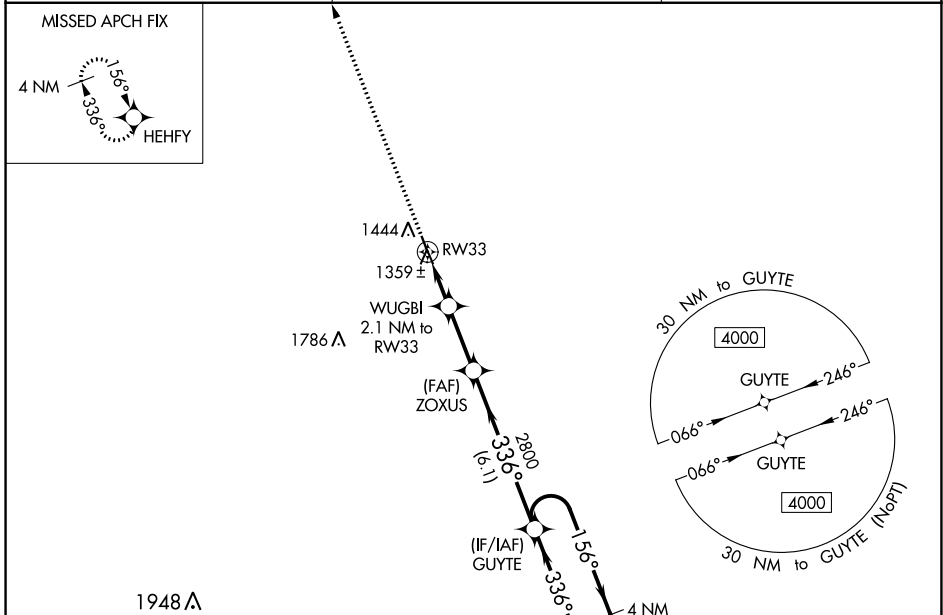

WAAS CH 63032 W33A	APP CRS 336°	Rwy Idg TDZE Apt Elev	3501 1306 1306
---------------------------------	------------------------	-----------------------------	---

RNAV (GPS) RWY 33

TECUMSEH MUNI (ØG3)

RNP APCH.	<p>Baro-VNAV NA. Use Nebraska City altimeter setting, when not received, use Beatrice altimeter setting and increase all DA 3 feet and all MDA 20 feet.</p> <p>MISSED APPROACH: Climb to 4000 direct HEHFFY and hold.</p>
<p>▼ NA</p>	

AFK AWOS-3PT 128.325	MINNEAPOLIS CENTER 126.4 317.7	CTAF 122.9 Ø
--------------------------------	--	-------------------------------

ELEV 1306	TDZE 1306
-----------	-----------

CATEGORY	A	B	C	D
LPV DA	1569-1	263 (300-1)		NA
LNAV/VNAV DA	1619-1	313 (400-1)		NA
LNAV MDA	1680-1	374 (400-1)		NA

NC-2, 23 MAR 2023 to 20 APR 2023

NC-2, 23 MAR 2023 to 20 APR 2023