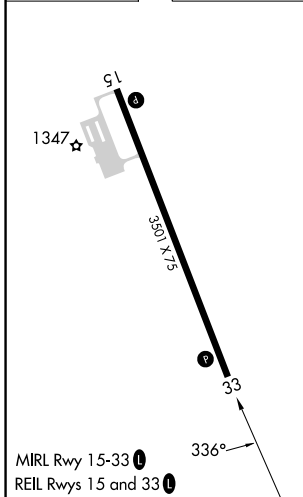

WAAS CH 63032 W33A	APP CRS 336°	Rwy Idg TDZE Apt Elev	3501 1306 1306
---------------------------------	------------------------	-----------------------------	---

RNAV (GPS) RWY 33

TECUMSEH MUNI (ØG3)

RNP APCH.	<p>Baro-VNAV NA. Use Nebraska City altimeter setting, when not received, use Beatrice altimeter setting and increase all DA 3 feet and all MDA 20 feet.</p> <p>MISSED APPROACH: Climb to 4000 direct HEHFFY and hold.</p>
<p>▼ NA</p>	

AFK AWOS-3PT 128.325	MINNEAPOLIS CENTER 126.4 317.7	CTAF 122.9 Ø
--------------------------------	--	-------------------------------

ELEV 1306	TDZE 1306
-----------	-----------

CATEGORY	A	B	C	D
LPV DA	1569-1	263 (300-1)		NA
LNAV/VNAV DA	1619-1	313 (400-1)		NA
LNAV MDA	1680-1	374 (400-1)		NA