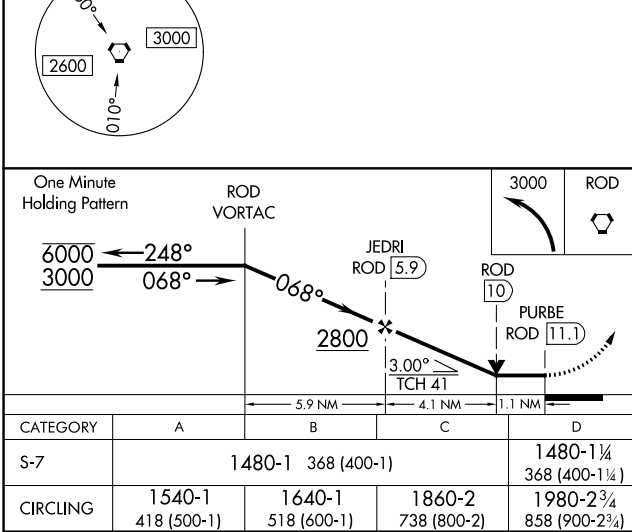

VORTAC ROD 117.5 Chan 122	APP CRS 068°	Rwy Idg TDZE 1112 Apt Elev 1122	5000 1112 1122
---	------------------------	---	---

VOR RWY 7

BELLEVILLE RGNL (EDJ)

DME required.		MISSED APPROACH: Climbing left turn to 3000 direct ROD VORTAC and hold.
AWOS-3 118.075	COLUMBUS APP CON 118.425 294.5	UNICOM 122.8 (CTAF) 0

EC-2, 23 MAR 2023 to 20 APR 2023

EC-2, 23 MAR 2023 to 20 APR 2023

MIRL Rwy 7-25 0
REIL Rwy 7 and 25 0