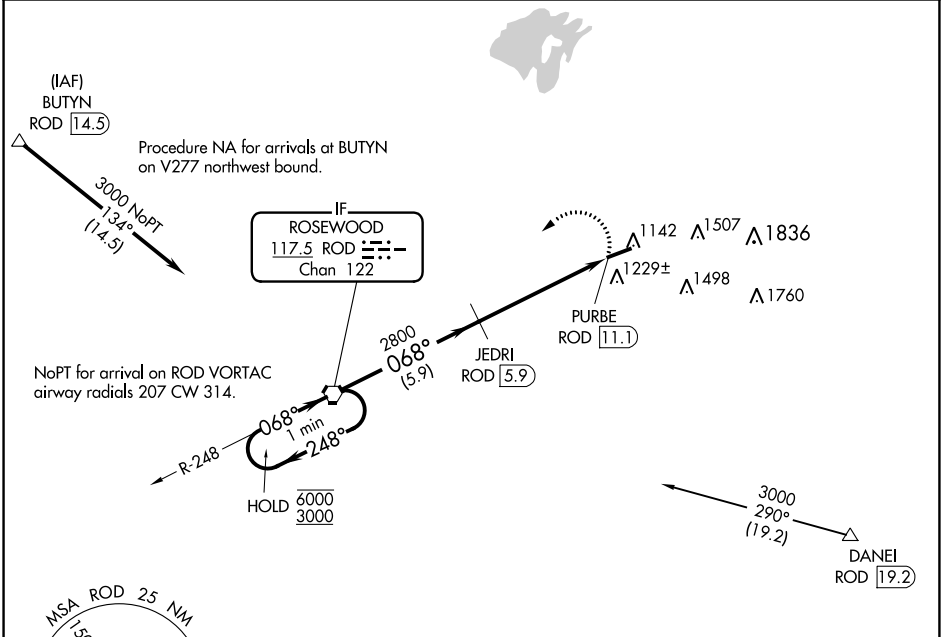

VORTAC ROD 117.5 Chan 122	APP CRS 068°	Rwy Idg TDZE 1112 Apt Elev 1122	5000 1112 1122
---	------------------------	---	---

VOR RWY 7

BELLEVILLE RGNL (EDJ)

DME required.		MISSED APPROACH: Climbing left turn to 3000 direct ROD VORTAC and hold.
AWOS-3 118.075	COLUMBUS APP CON 118.425 294.5	UNICOM 122.8 (CTAF) 0

EC-2, 23 MAR 2023 to 20 APR 2023

EC-2, 23 MAR 2023 to 20 APR 2023

MIRL Rwy 7-25 0
REIL Rwy 7 and 25 0