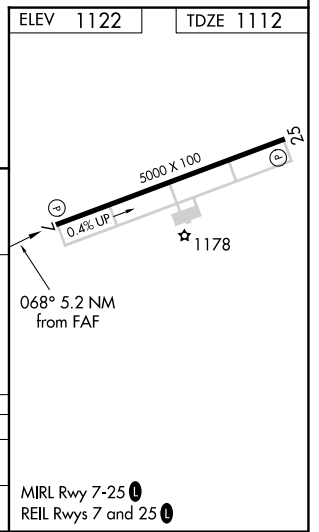

VORTAC ROD 117.5 Chan 122	APP CRS 068°	Rwy Idg TDZE 1112 Apt Elev 1122	5000 1112 1122
---	------------------------	---	---

VOR RWY 7

BELLEVILLE RGNL (EDJ)

DME required.		MISSED APPROACH: Climbing left turn to 3000 direct ROD VORTAC and hold.
AWOS-3 118.075	COLUMBUS APP CON 118.425 294.5	UNICOM 122.8 (CTAF) 0

EC-2, 23 MAR 2023 to 20 APR 2023

EC-2, 23 MAR 2023 to 20 APR 2023

MIRL Rwy 7-25 0
REIL Rwy 7 and 25 0