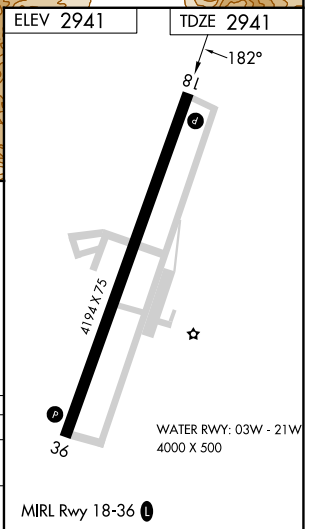

APP CRS	Rwy Idg	4195
182°	TDZE	2941
	Apt Elev	2941

RNAV (GPS) RWY 18

POLSON (8S1)

Procedure NA at night. DME/DME RNP-0.3 NA.
 Use Glacier Park Intl altimeter setting.
 Helicopter visibility reduction below 1 SM NA.

MISSED APPROACH: Climb to 9200 direct POLAE and hold.

GPI ASOS 132.625	SALT LAKE CENTER 127.075 244.875	UNICOM 122.8 (CTAF) 0
----------------------------	--	---------------------------------

9200	POLAE	HALSO 4.9 NM to RWY 18	KULTE	ITONE	JAGEL	FCA VOR/DME
		≤ 3.09° TCH 30				8000
		182°	5500	7000	8000	Procedure Turn NA
		4.9 NM	2.9 NM	9 NM	5 NM	10.1 NM
CATEGORY	A	B	C	D		
LNAV MDA	4480-1¼ 1539 (1600-1¼)	4480-1½ 1539 (1600-1½)	NA			
CIRCLING	4480-1¼ 1539 (1600-1¼)	4480-1½ 1539 (1600-1½)	NA			