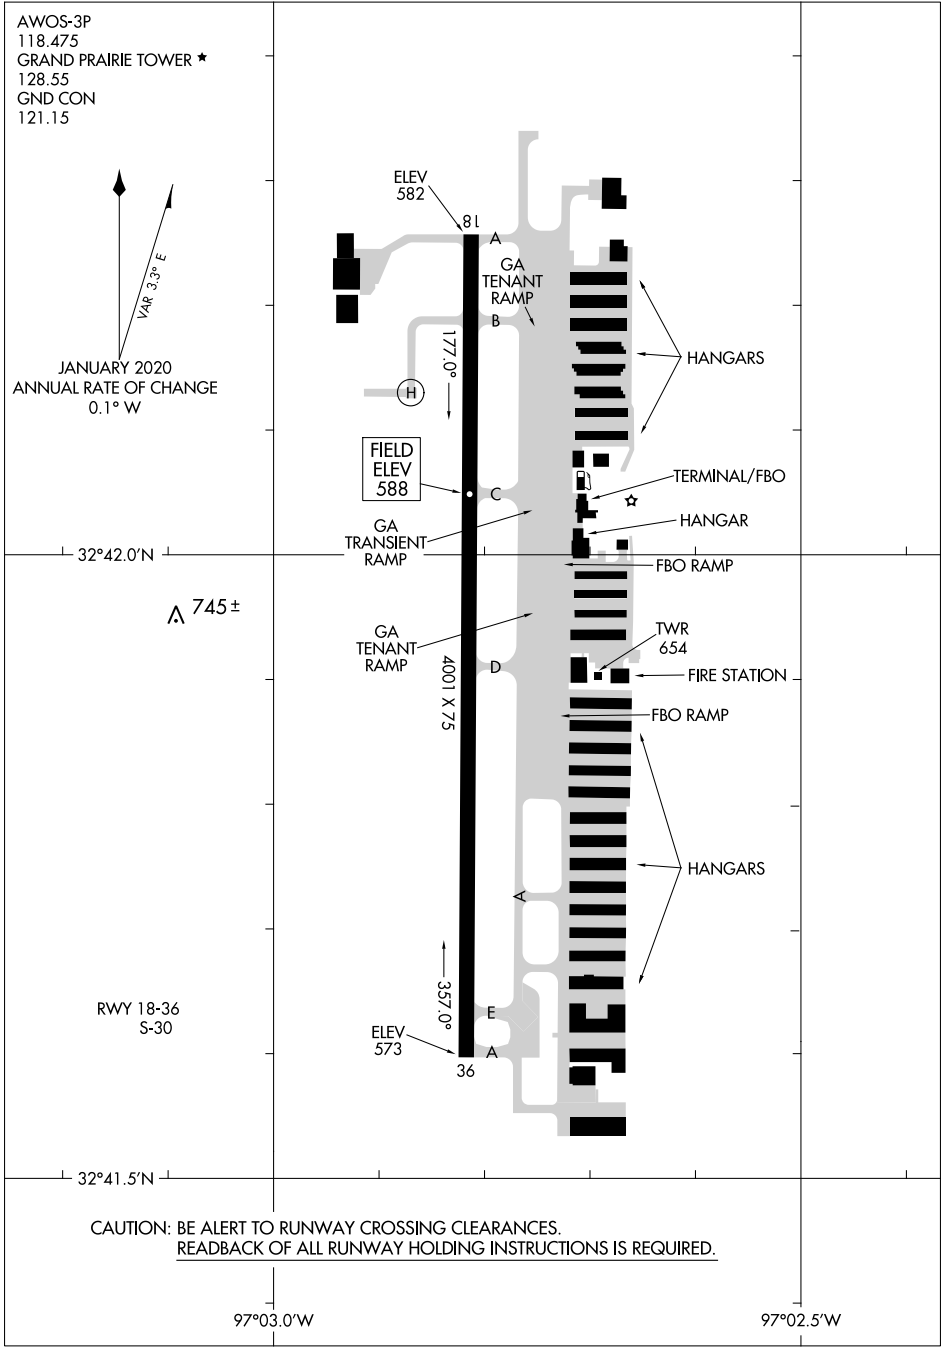

22083

AIRPORT DIAGRAM

AL-9209 (FAA)

GRAND PRAIRIE MUNI (GPM)

GRAND PRAIRIE, TX

AWOS-3P
 118.475
 GRAND PRAIRIE TOWER ★
 128.55
 GND CON
 121.15

SC-2, 23 MAR 2023 to 20 APR 2023

SC-2, 23 MAR 2023 to 20 APR 2023

CAUTION: BE ALERT TO RUNWAY CROSSING CLEARANCES.
READBACK OF ALL RUNWAY HOLDING INSTRUCTIONS IS REQUIRED.

AIRPORT DIAGRAM

22083

GRAND PRAIRIE, TX

GRAND PRAIRIE MUNI (GPM)