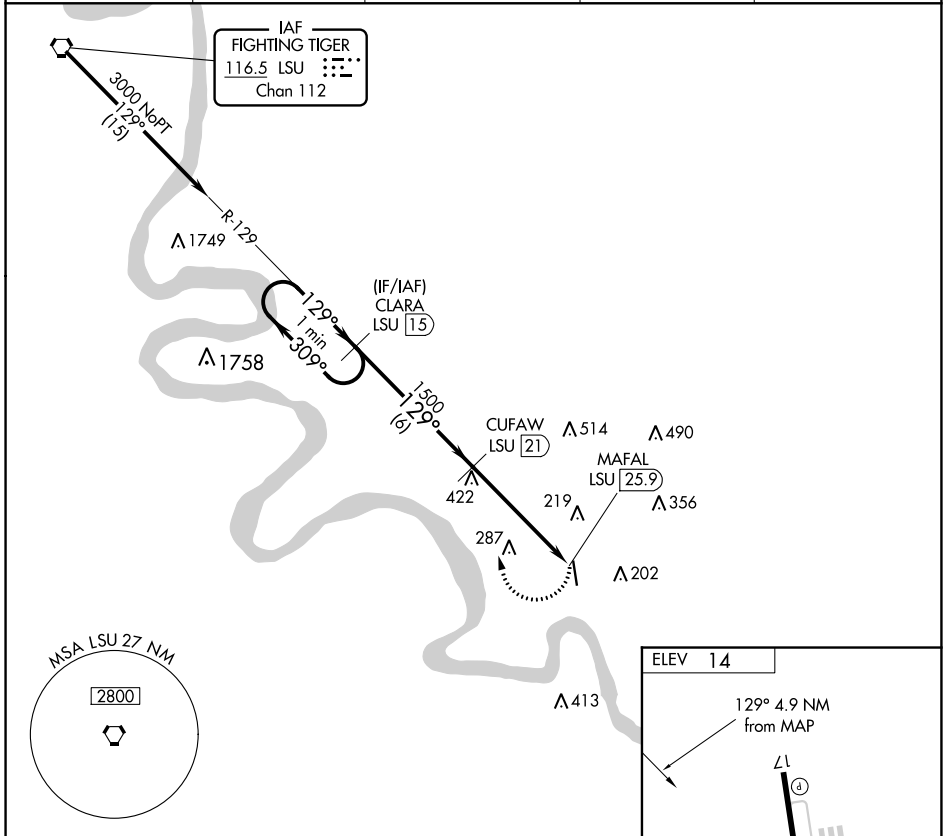

VORTAC LSU 116.5 Chan 112	APP CRS 129°	Rwy Idg TDZE Apt Elev	N/A N/A 14
---	------------------------	-----------------------------	---------------------------------------

VOR-A
LOUISIANA RGNL (R/E/G)

NA	DME required. Use Baton Rouge altimeter setting.	MISSED APPROACH: Climbing right turn to 3000 on LSU VORTAC R-129 to CLARA/1.5 DME and hold.
-----------	--	---

REG AWOS-3PT 121.175	BTR ASOS 125.2	BATON ROUGE APP CON★ 133.225 278.3	GCO 135.075	UNICOM 123.0 (CTAF) 0
--------------------------------	--------------------------	--	-----------------------	---------------------------------

CATEGORY	A	B	C	D
CIRCLING	800-1 786 (800-1)	800-1¼ 786 (800-1¼)	800-2¼ 786 (800-2¼)	800-2½ 786 (800-2½)

SC-4, 23 MAR 2023 to 20 APR 2023

SC-4, 23 MAR 2023 to 20 APR 2023