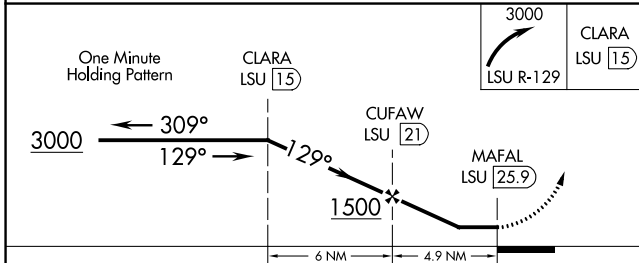

VORTAC LSU 116.5 Chan 112	APP CRS 129°	Rwy Idg TDZE Apt Elev	N/A N/A 14
---	------------------------	-----------------------------	---------------------------------------

VOR-A
LOUISIANA RGNL (R/E/G)

NA	DME required. Use Baton Rouge altimeter setting.	MISSED APPROACH: Climbing right turn to 3000 on LSU VORTAC R-129 to CLARA/1.5 DME and hold.
-----------	--	---

REG AWOS-3PT 121.175	BTR ASOS 125.2	BATON ROUGE APP CON★ 133.225 278.3	GCO 135.075	UNICOM 123.0 (CTAF) 0
--------------------------------	--------------------------	--	-----------------------	---------------------------------

CATEGORY	A	B	C	D
CIRCLING	800-1 786 (800-1)	800-1¼ 786 (800-1¼)	800-2¼ 786 (800-2¼)	800-2½ 786 (800-2½)

SC-4, 23 MAR 2023 to 20 APR 2023

SC-4, 23 MAR 2023 to 20 APR 2023