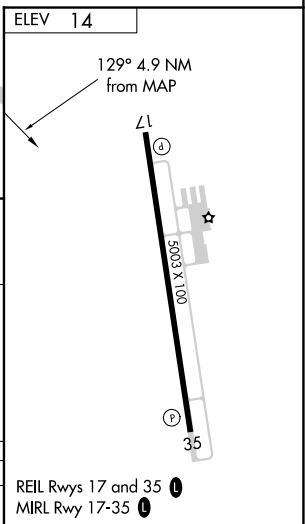

VORTAC LSU 116.5 Chan 112	APP CRS 129°	Rwy Idg TDZE Apt Elev	N/A N/A 14
---	------------------------	-----------------------------	---------------------------------------

VOR-A
LOUISIANA RGNL (R/E/G)

NA	DME required. Use Baton Rouge altimeter setting.	MISSED APPROACH: Climbing right turn to 3000 on LSU VORTAC R-129 to CLARA/1.5 DME and hold.
-----------	--	---

CATEGORY	A	B	C	D
CIRCLING	800-1 786 (800-1)	800-1¼ 786 (800-1¼)	800-2¼ 786 (800-2¼)	800-2½ 786 (800-2½)

SC-4, 23 MAR 2023 to 20 APR 2023

SC-4, 23 MAR 2023 to 20 APR 2023