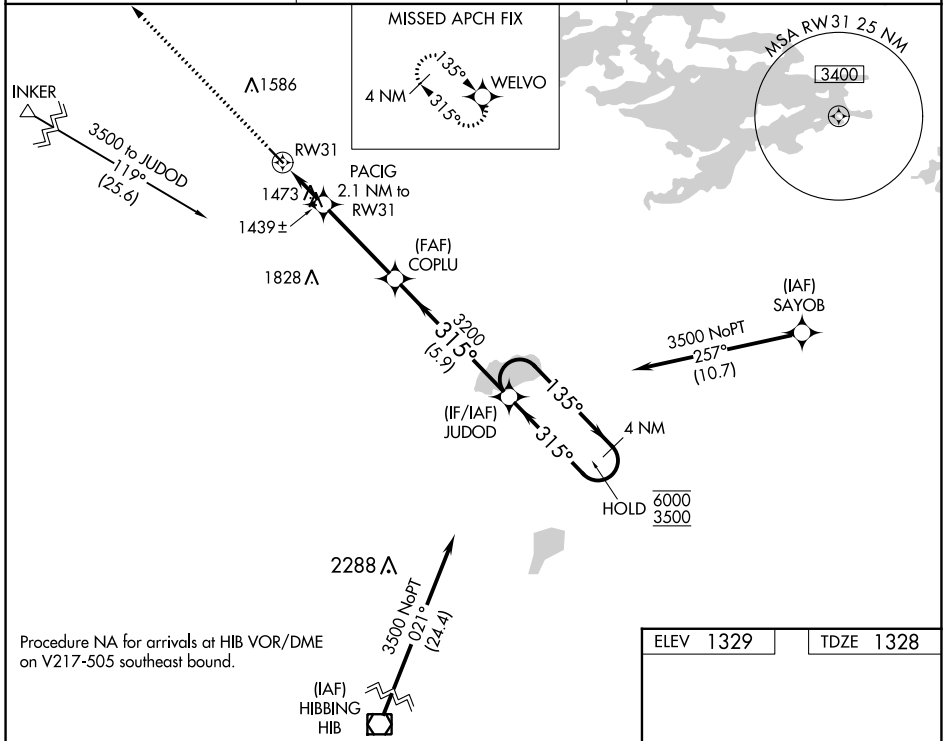

WAAS CH 78426 W31A	APP CRS 315°	Rwy Idg TDZE Apt Elev	4000 1328 1329

RNAV (GPS) RWY 31

COOK MUNI (CQM)

RNP APCH.	MISSED APPROACH: Climb to 3500 direct WELVO and hold.
⚠ Rwy 31 helicopter visibility reduction below $\frac{3}{4}$ SM NA. When local altimeter setting not received, use Orr altimeter setting and increase all MDAs 40 feet.	

AWOS-3 118.175	MINNEAPOLIS CENTER 127.9 281.45	CTAF 122.9 0

CATEGORY	A	B	C	D
LP MDA	1740-1	412 (500-1)		NA
LNAV MDA	1760-1	432 (500-1)		NA
CIRCLING	1780-1	451 (500-1)		NA