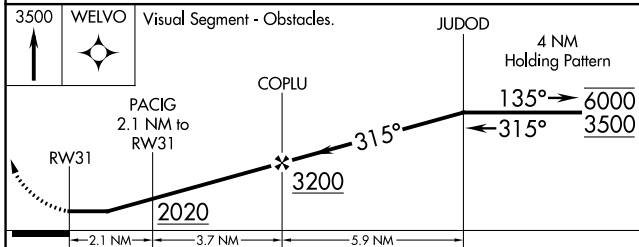

WAAS CH 78426 W31A	APP CRS 315°	Rwy Idg TDZE Apt Elev	4000 1328 1329

RNAV (GPS) RWY 31

COOK MUNI (CQM)

RNP APCH.	MISSED APPROACH: Climb to 3500 direct WELVO and hold.
⚠ Rwy 31 helicopter visibility reduction below $\frac{3}{4}$ SM NA. When local altimeter setting not received, use Orr altimeter setting and increase all MDAs 40 feet.	

AWOS-3 118.175	MINNEAPOLIS CENTER 127.9 281.45	CTAF 122.9 0

CATEGORY	A	B	C	D
LP MDA	1740-1	412 (500-1)		NA
LNAV MDA	1760-1	432 (500-1)		NA
CIRCLING	1780-1	451 (500-1)		NA