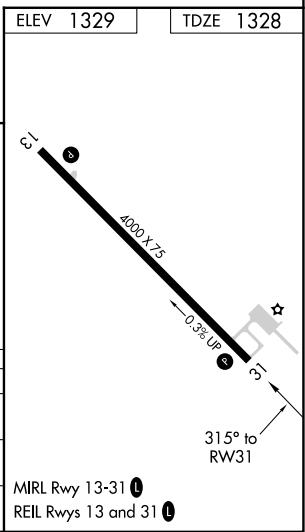

NC-1, 23 MAR 2023 to 20 APR 2023

NC-1, 23 MAR 2023 to 20 APR 2023