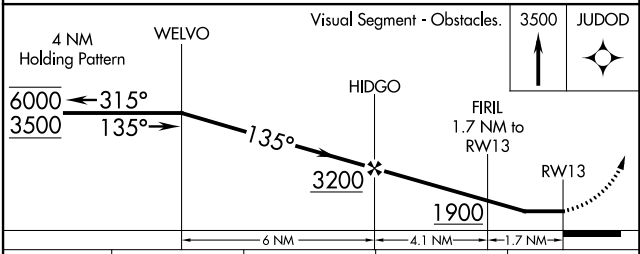

CATEGORY	A	B	C	D
LP MDA	1680-1	351 (400-1)		NA
LNAV MDA	1700-1	371 (400-1)		NA
CIRCLING	1780-1	451 (500-1)		NA

NC-1, 23 MAR 2023 to 20 APR 2023

NC-1, 23 MAR 2023 to 20 APR 2023