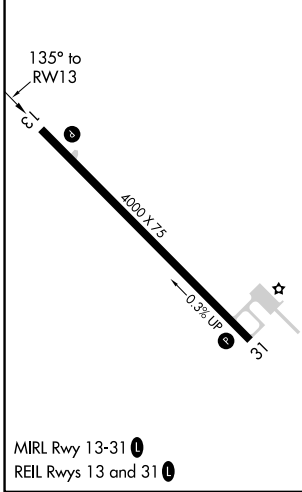

CATEGORY	A	B	C	D
LP MDA	1680-1	351 (400-1)		NA
LNAV MDA	1700-1	371 (400-1)		NA
CIRCLING	1780-1	451 (500-1)		NA

NC-1, 23 MAR 2023 to 20 APR 2023

NC-1, 23 MAR 2023 to 20 APR 2023