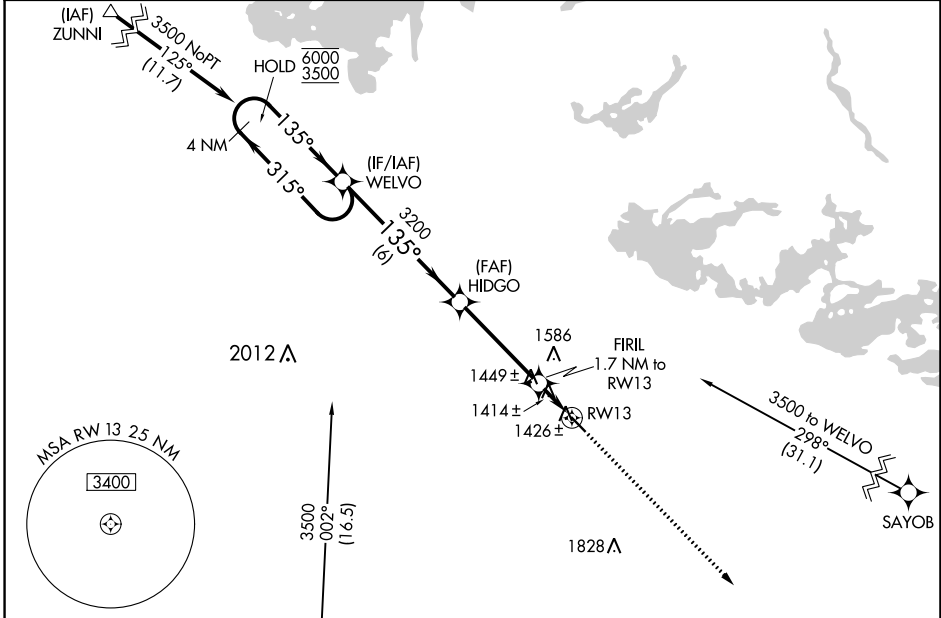

WAAS CH 58127 W13A	APP CRS 135°	Rwy Idg TDZE Apt Elev	4000 1329 1329

RNAV (GPS) RWY 13

COOK MUNI (CQM)

RNP APCH.	MISSED APPROACH: Climb to 3500 direct JUDOD and hold.
▼ Rwy 13 helicopter visibility reduction below 3/4 SM NA. When local altimeter setting not received, use Orr altimeter setting and increase all MDAs 40 feet.	

AWOS-3 118.175	MINNEAPOLIS CENTER 127.9 281.45	CTAF 122.9 0

ELEV 1329	TDZE 1329