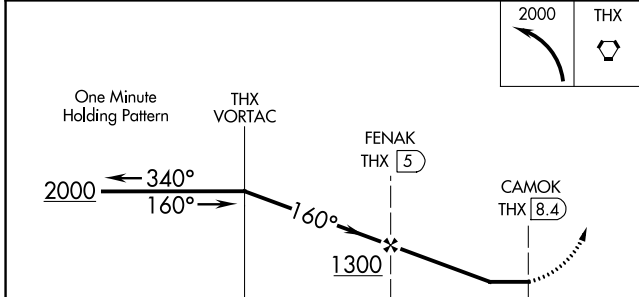

VORTAC THX 111.4 Chan 51	APP CRS 160°	Rwy Idg TDZE Apt Elev	N/A N/A 129

VOR/DME-A
LIVE OAK COUNTY (8T6)

NA Use Alice Intl altimeter setting. Circling to Rwy 31 NA at night. Visibility reduction by helicopters NA. MISSED APPROACH: Climbing left turn to 2000 direct THX VORTAC and hold.

AWOS-3PT 119.05	ALI ASOS 119.225	HOUSTON CENTER 134.6 322.5	CTAF 122.9	122.7 0

CATEGORY	A	B	C	D
CIRCLING	760-1 631 (700-1)	860-1 731 (700-1)	860-2 731 (800-2)	NA