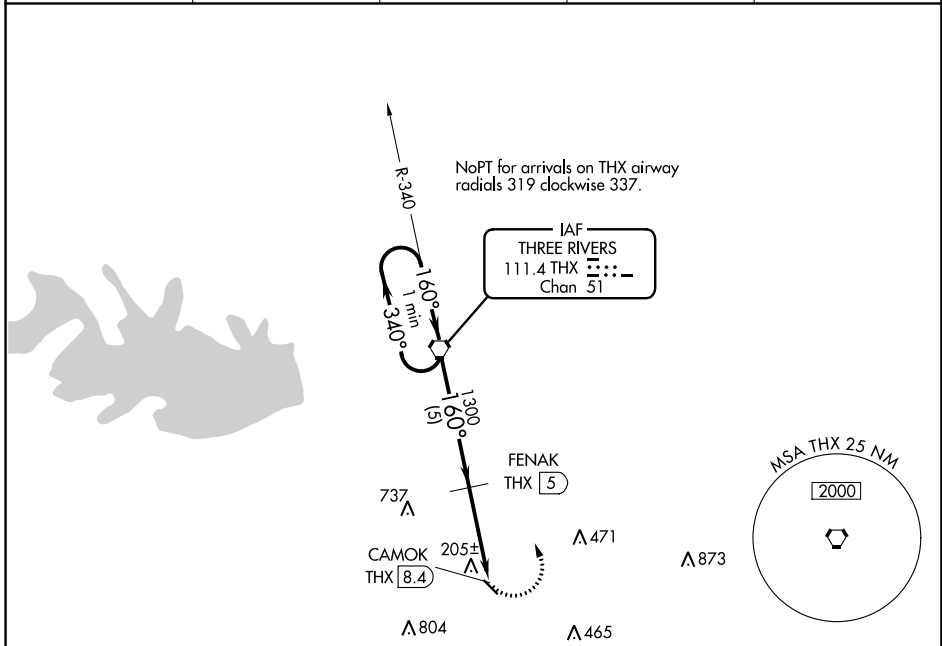

VORTAC THX 111.4 Chan 51	APP CRS 160°	Rwy Idg TDZE Apt Elev	N/A N/A 129
--	------------------------	-----------------------------	--

VOR/DME-A
LIVE OAK COUNTY (8T6)

NA Use Alice Intl altimeter setting. Circling to Rwy 31 NA at night. Visibility reduction by helicopters NA. MISSED APPROACH: Climbing left turn to 2000 direct THX VORTAC and hold.

AWOS-3PT 119.05	ALI ASOS 119.225	HOUSTON CENTER 134.6 322.5	CTAF 122.9	122.7 0
---------------------------	----------------------------	--------------------------------------	----------------------	----------------

CATEGORY	A	B	C	D
CIRCLING	760-1 631 (700-1)	860-1 731 (700-1)	860-2 731 (800-2)	NA

SC-3, 23 MAR 2023 to 20 APR 2023

SC-3, 23 MAR 2023 to 20 APR 2023