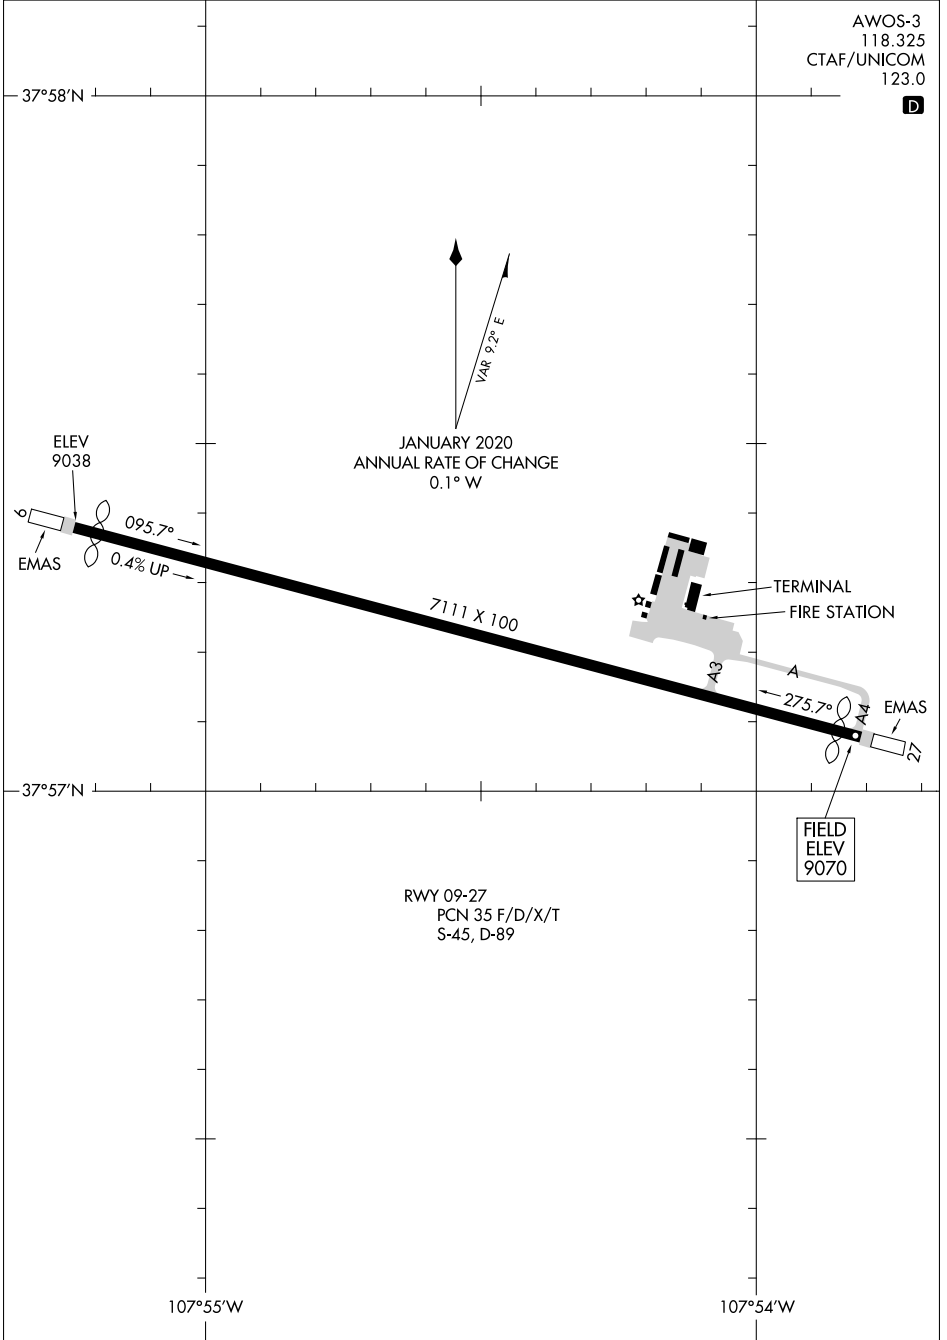

AIRPORT DIAGRAM

AL-6920 (FAA)

TELLURIDE RGNL (TEX)
TELLURIDE, COLORADO

AWOS-3
118.325
CTAF/UNICOM
123.0

D

SW-1, 23 MAR 2023 to 20 APR 2023

SW-1, 23 MAR 2023 to 20 APR 2023

AIRPORT DIAGRAM

TELLURIDE, COLORADO
TELLURIDE RGNL (TEX)