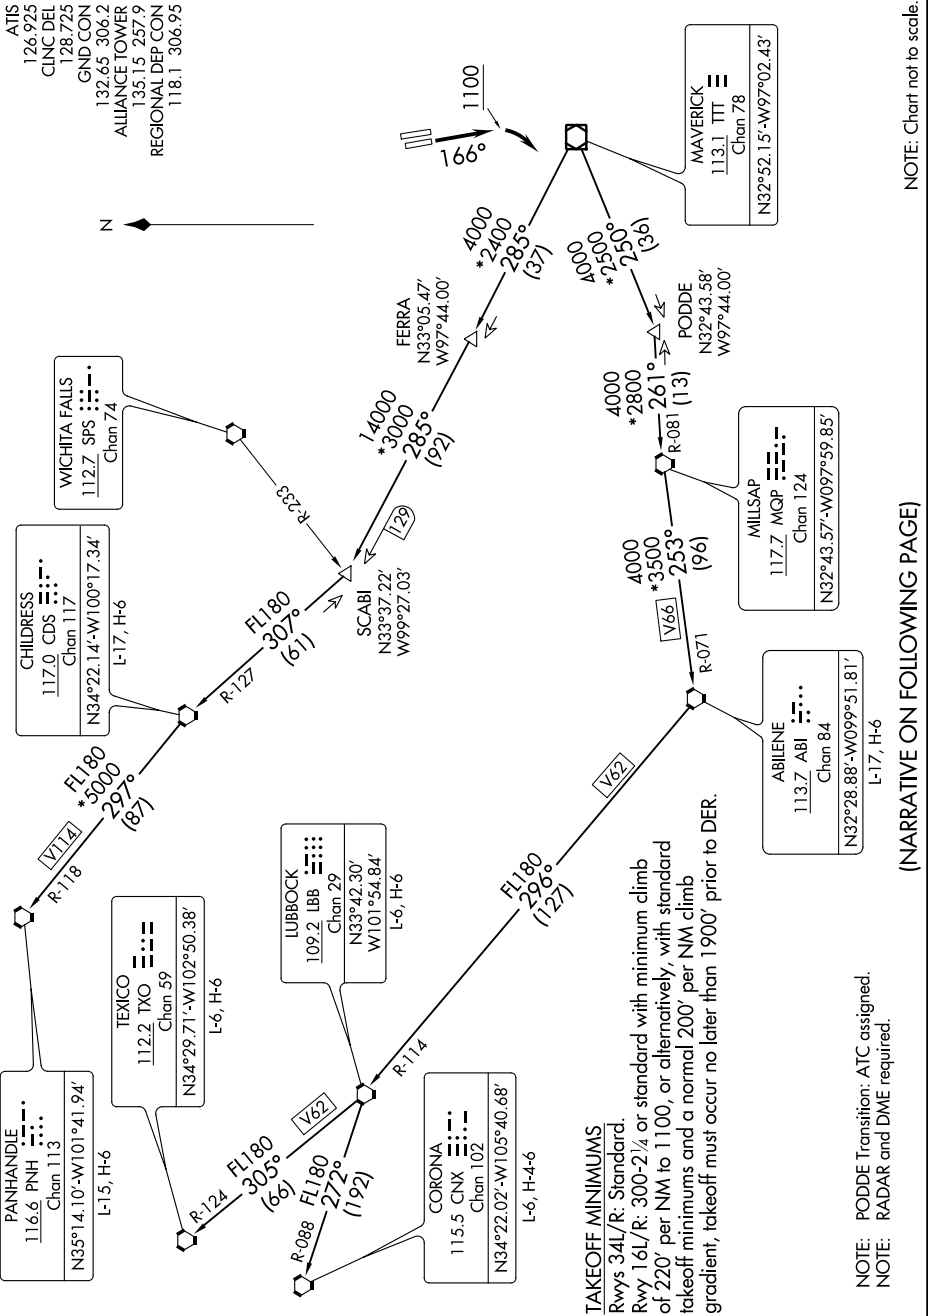

WORTH NINE DEPARTURE

ATIS
126.925
CINC DEL
128.725
GND CON
132.65 306.2
ALLIANCE TOWER
135.15 257.9
REGIONAL DEP CON
118.1 306.95

NOTE: Chart not to scale.

(NARRATIVE ON FOLLOWING PAGE)

SC-2, 23 MAR 2023 to 20 APR 2023

SC-2, 23 MAR 2023 to 20 APR 2023