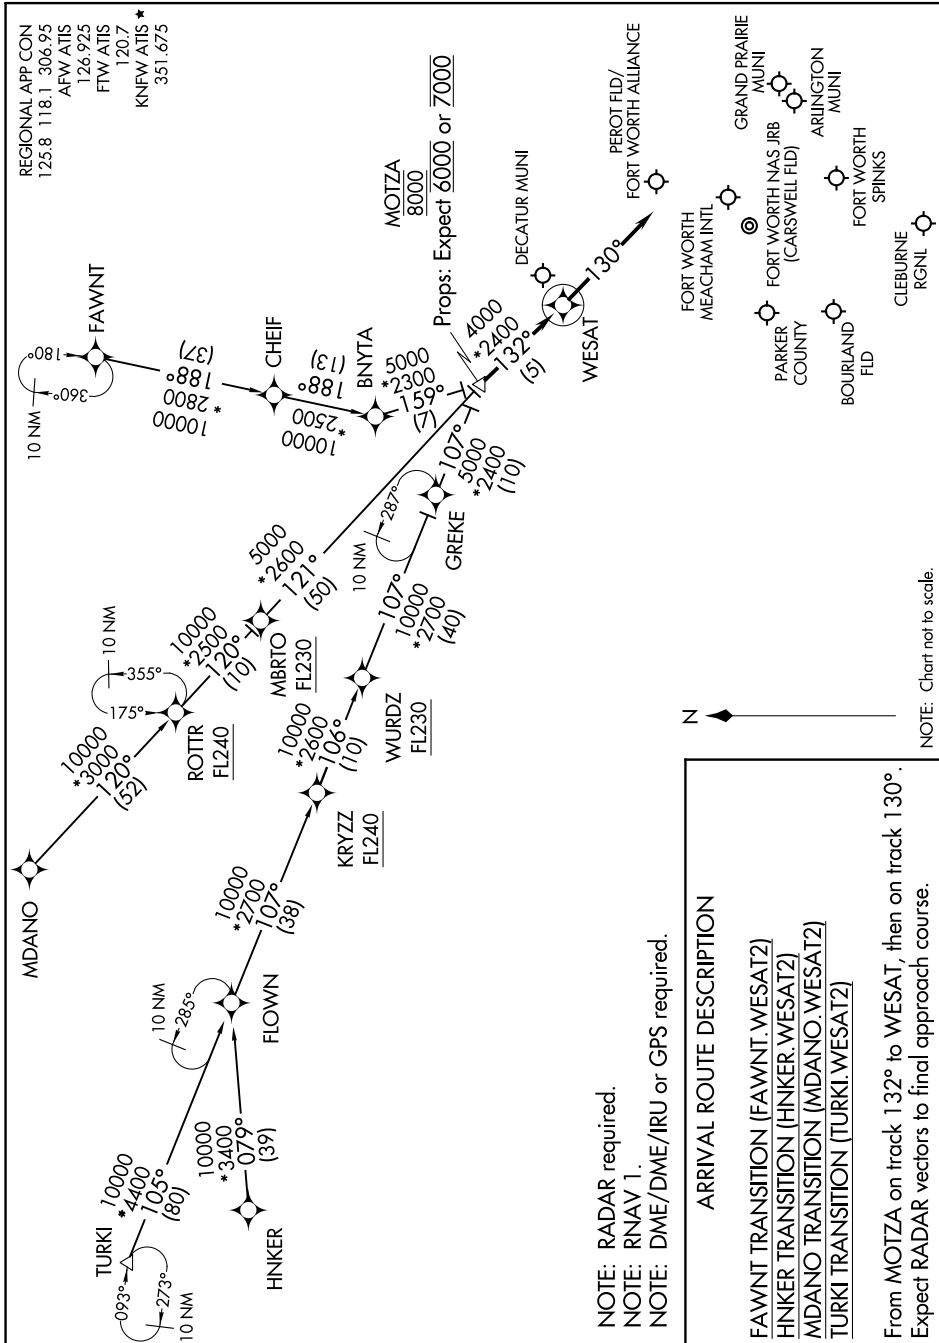

# WESAT TWO ARRIVAL (RNAV)

DALLAS-FORT WORTH, TEXAS

SC-2, 23 MAR 2023 to 20 APR 2023

# WESAT TWO ARRIVAL (RNAV)

(MOTZA.WESAT2) 25JUN15

DALLAS-FORT WORTH, TEXAS

SC-2, 23 MAR 2023 to 20 APR 2023