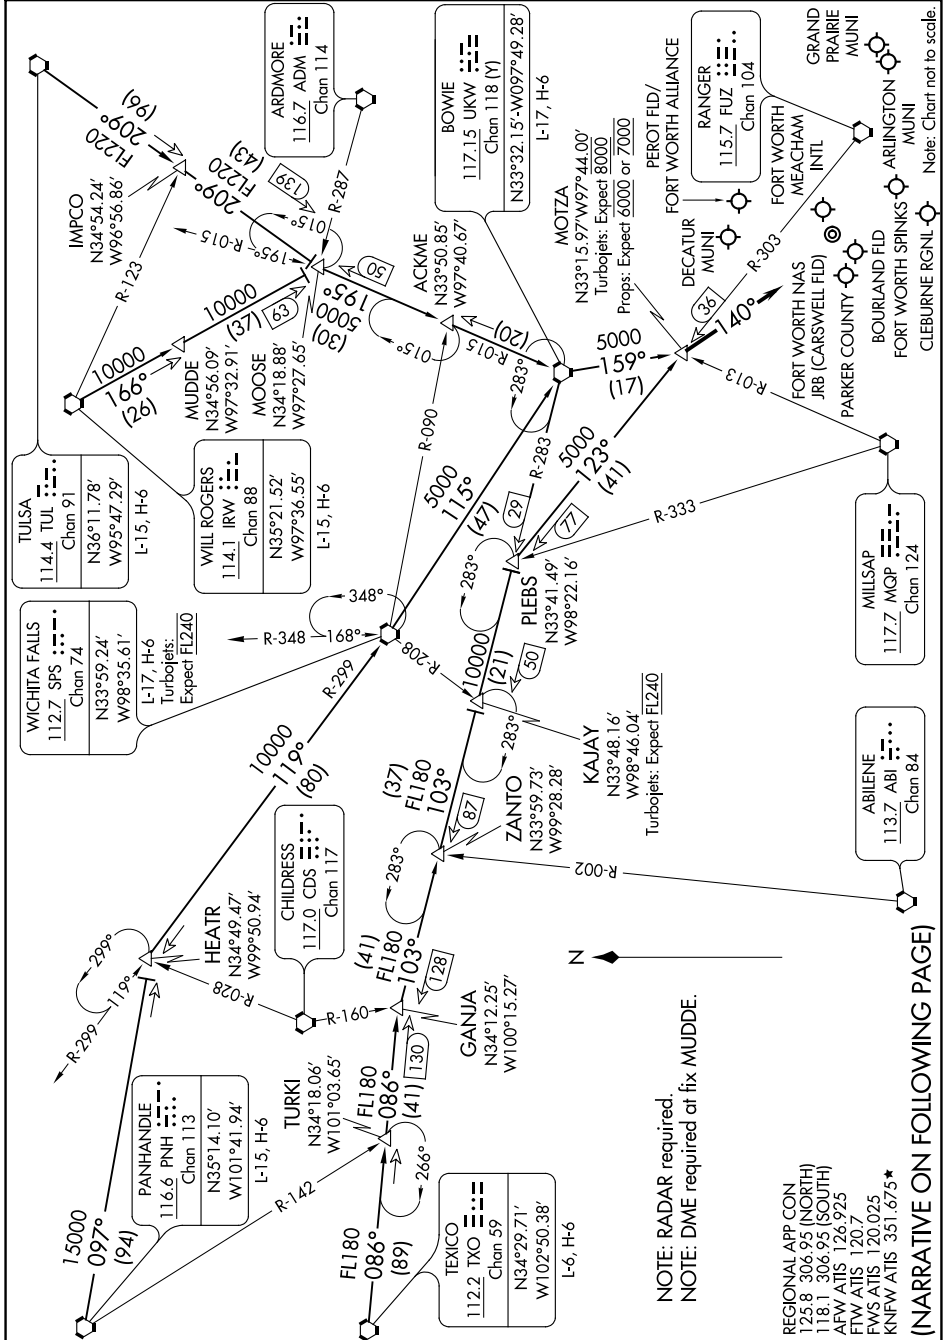

# MOTZA ONE ARRIVAL

FORT WORTH, TEXAS

SC-2, 23 MAR 2023 to 20 APR 2023

SC-2, 23 MAR 2023 to 20 APR 2023

# MOTZA ONE ARRIVAL

(MOTZA.MOTZA1) 17JUN21

FORT WORTH, TEXAS