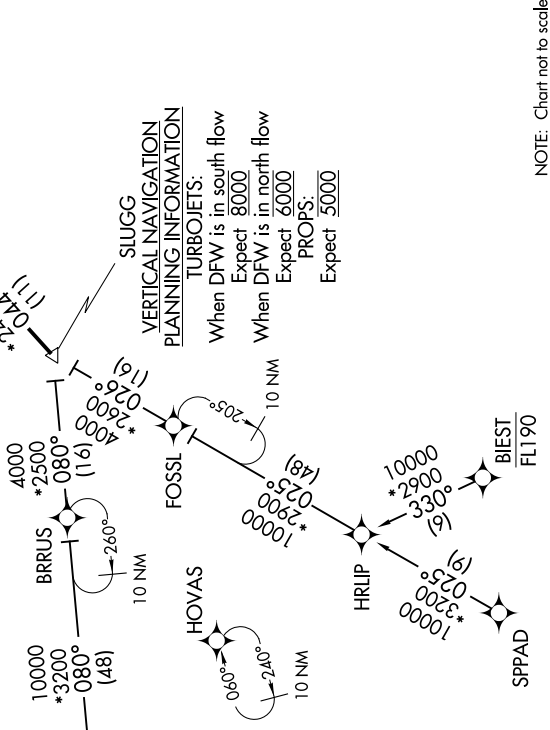

LIKES THREE ARRIVAL (RNAV)

FORT WORTH, TEXAS

SC-2, 23 MAR 2023 to 20 APR 2023

REGIONAL APP CON
 135.975 125.8 257.95
 AFW ATIS
 126.925
 FTW ATIS
 120.7
 NFW ATIS *
 351.675

NOTE: RADAR required.
 NOTE: RNAV 1.
 NOTE: DME/DME/IRU or GPS required.

NOTE: Chart not to scale.

SC-2, 23 MAR 2023 to 20 APR 2023

LIKES THREE ARRIVAL (RNAV)

FORT WORTH, TEXAS