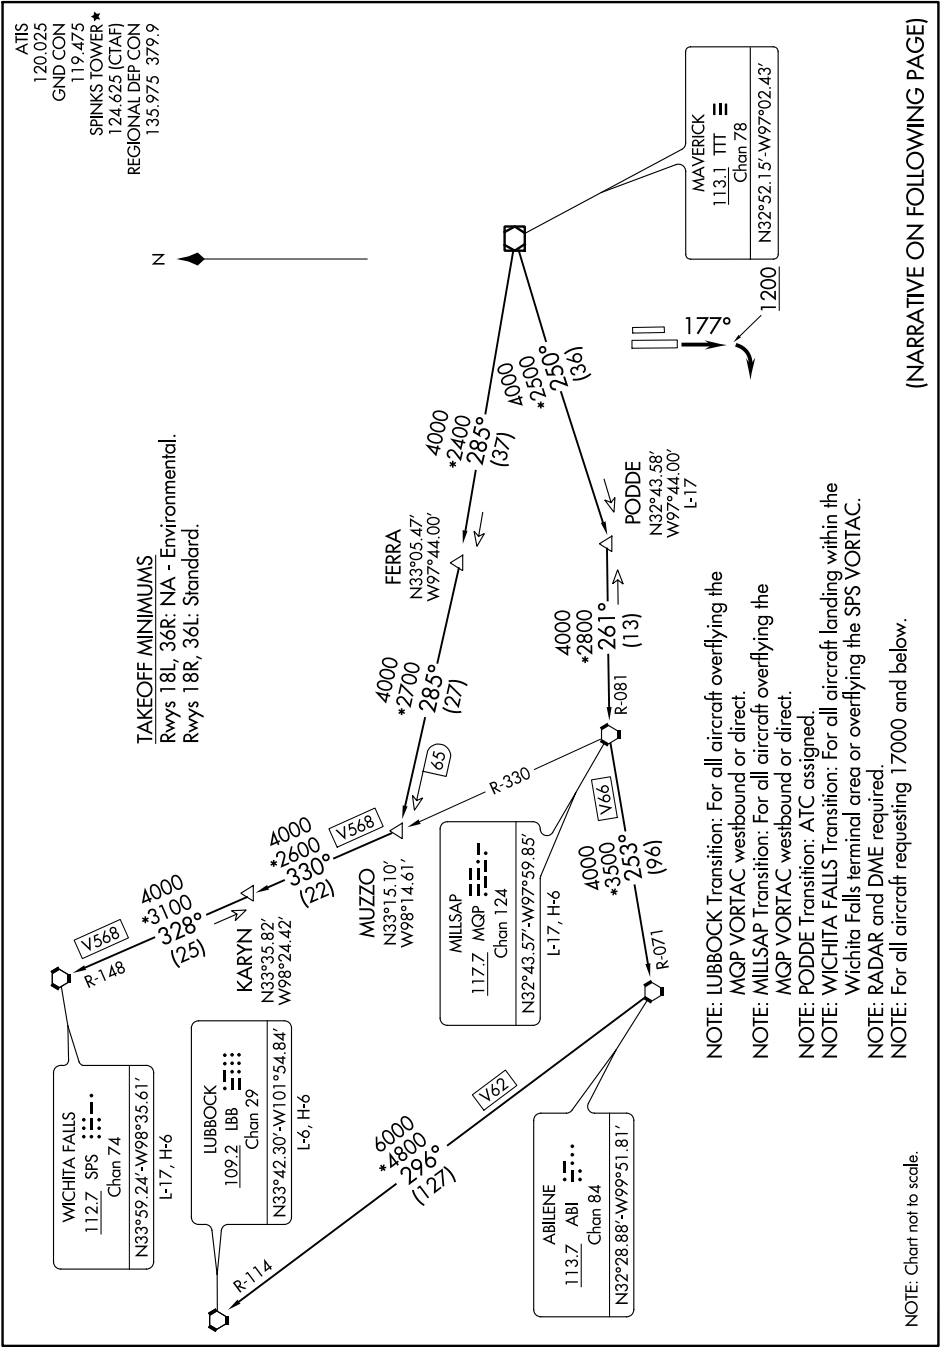

# KINGDOM THREE DEPARTURE

SC-2, 23 MAR 2023 to 20 APR 2023

(NARRATIVE ON FOLLOWING PAGE)

# KINGDOM THREE DEPARTURE

SC-2, 23 MAR 2023 to 20 APR 2023