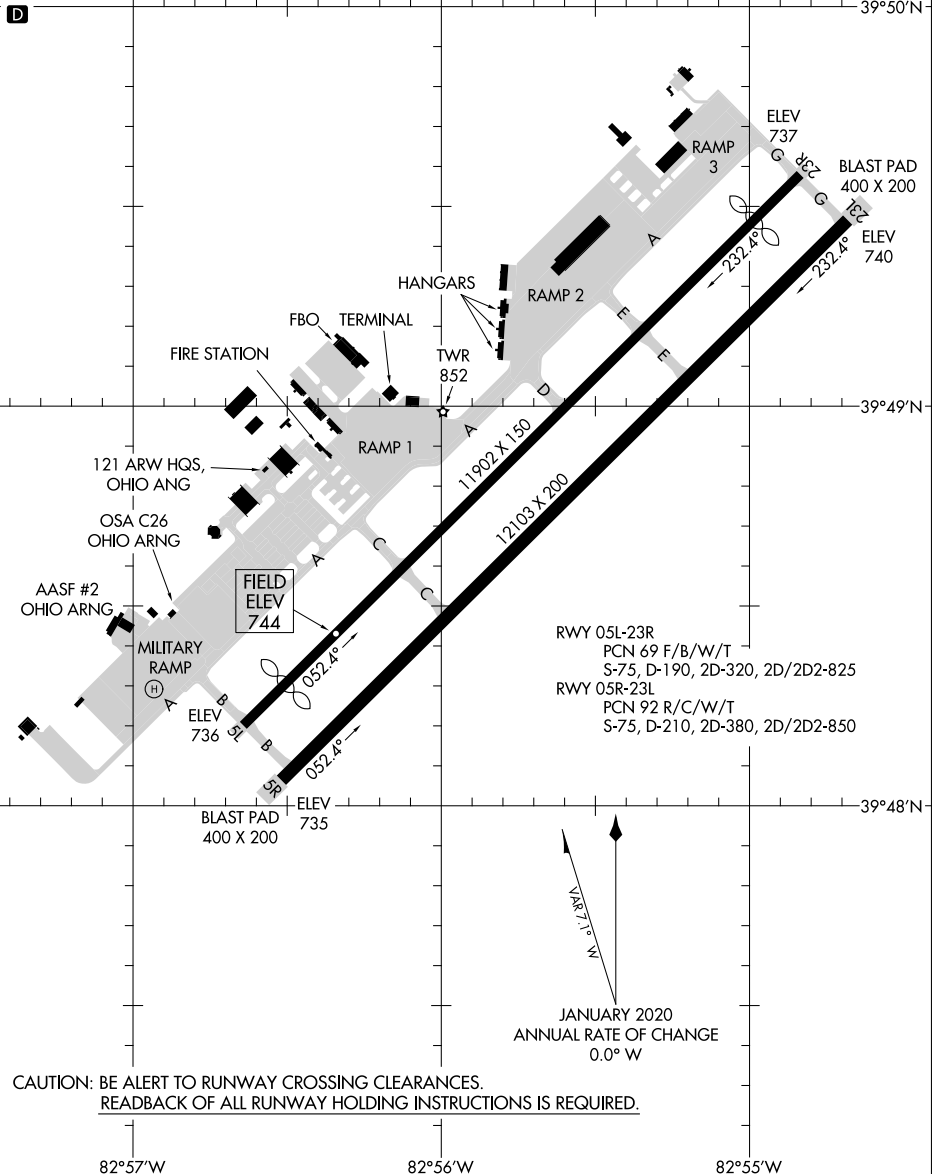

23054

AIRPORT DIAGRAM

AL-6846 (FAA)

RICKENBACKER INTL (LCK)
COLUMBUS, OHIO

ATIS
 132.75
 RICK TOWER
 120.05 348.4
 GND CON
 125.275 275.8
 CLNC DEL
 125.275 275.8

EC-2, 23 MAR 2023 to 20 APR 2023

EC-2, 23 MAR 2023 to 20 APR 2023

CAUTION: BE ALERT TO RUNWAY CROSSING CLEARANCES.
 READBACK OF ALL RUNWAY HOLDING INSTRUCTIONS IS REQUIRED.

AIRPORT DIAGRAM

23054

COLUMBUS, OHIO
RICKENBACKER INTL (LCK)