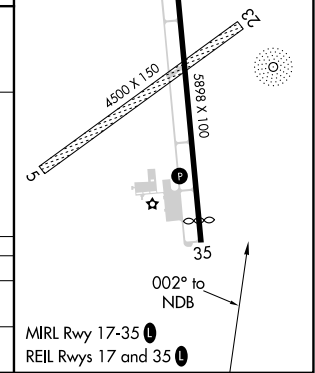

# NDB RWY 35

YORK MUNI (JYR)

**⚠** NA When local altimeter setting not received, use Aurora altimeter setting and increase all MDA 60 feet.

MISSED APPROACH: Climb to 3000 then climbing left turn to 3300 direct JYR NDB and hold.

CATEGORY	A	B	C	D
S-35	2420-1 750 (800-1)	2420-1¼ 750 (800-1¼)	2420-2¼ 750 (800-2¼)	NA
CIRCLING	2420-1 750 (800-1)	2420-1¼ 750 (800-1¼)	2420-2¼ 750 (800-2¼)	NA