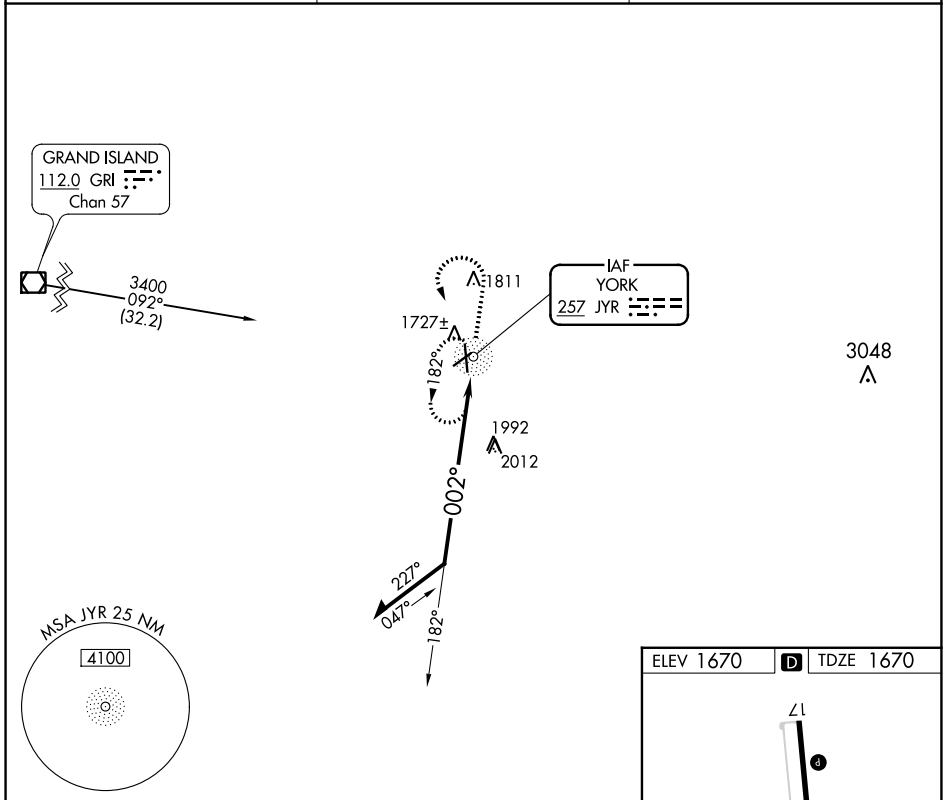

NDB JYR <b>257</b>	APP CRS <b>002°</b>	Rwy Idg TDZE Apt Elev	<b>5498</b> <b>1670</b> <b>1670</b>
-----------------------	------------------------	-----------------------------	---

# NDB RWY 35

YORK MUNI (JYR)

**⚠** NA When local altimeter setting not received, use Aurora altimeter setting and increase all MDA 60 feet.

MISSED APPROACH: Climb to 3000 then climbing left turn to 3300 direct JYR NDB and hold.

AWOS-3 <b>124.175</b>	MINNEAPOLIS CENTER <b>119.4 278.8</b>	UNICOM <b>122.8 (CTAF) 0</b>
--------------------------	--	---------------------------------

NC-2, 23 MAR 2023 to 20 APR 2023

NC-2, 23 MAR 2023 to 20 APR 2023

CATEGORY	A	B	C	D
S-35	2420-1 750 (800-1)	2420-1¼ 750 (800-1¼)	2420-2¼ 750 (800-2¼)	NA
CIRCLING	2420-1 750 (800-1)	2420-1¼ 750 (800-1¼)	2420-2¼ 750 (800-2¼)	NA