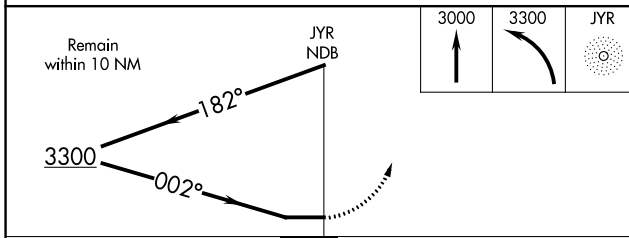

CATEGORY	A	B	C	D
S-35	2420-1 750 (800-1)	2420-1¼ 750 (800-1¼)	2420-2¼ 750 (800-2¼)	NA
CIRCLING	2420-1 750 (800-1)	2420-1¼ 750 (800-1¼)	2420-2¼ 750 (800-2¼)	NA