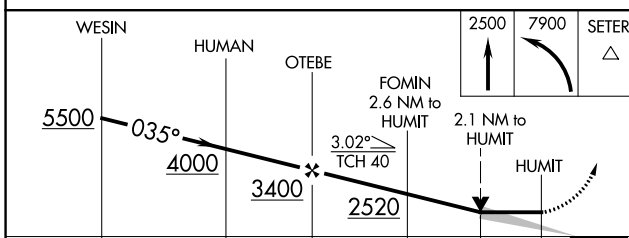

AWOS-3PT
118.375

MARCH APP CON *
133.5 306.975

UNICOM
123.0 (CTAF)

Procedure NA for arrivals at WESIN on V186 southeast bound.

ELEV 1515 TDZE 1513

CATEGORY	A	B	C	D
LNVA MDA	2360-1 847 (900-1)	2360-1¼ 847 (900-1¼)	2360-2½ 847 (900-2½)	NA
CIRCLING	2620-1¼ 1105 (1200-1¼)	2620-1½ 1105 (1200-1½)	2880-3 1365 (1400-3)	NA