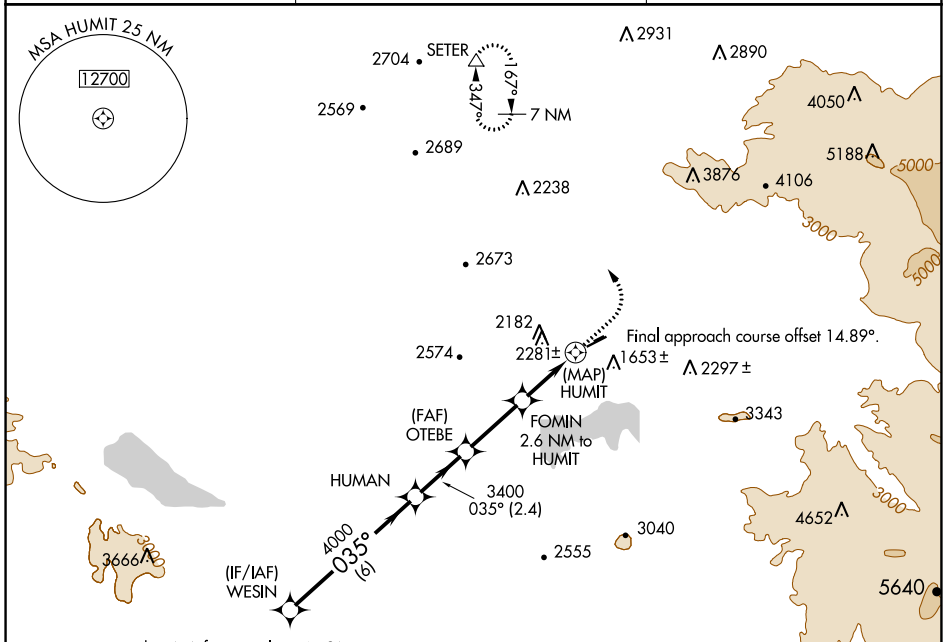

APP CRS **035°**
 Rwy Idg **4315**
 TDZE **1513**
 Apt Elev **1515**

RNAV (GPS) RWY 5

HEMET-RYAN (HMT)

RNP APCH

MISSED APPROACH: Climb to 2500 then climbing left turn to 7900 direct SETER and hold, continue climb-in-hold to 7900.

AWOS-3PT
118.375

MARCH APP CON *
133.5 306.975

UNICOM
123.0 (CTAF)

Procedure NA for arrivals at WESIN on V186 southeast bound.

ELEV 1515 TDZE 1513

CATEGORY	A	B	C	D
LNVA MDA	2360-1 847 (900-1)	2360-1¼ 847 (900-1¼)	2360-2½ 847 (900-2½)	NA
CIRCLING	2620-1¼ 1105 (1200-1¼)	2620-1½ 1105 (1200-1½)	2880-3 1365 (1400-3)	NA

SW-3, 23 MAR 2023 to 20 APR 2023

SW-3, 23 MAR 2023 to 20 APR 2023