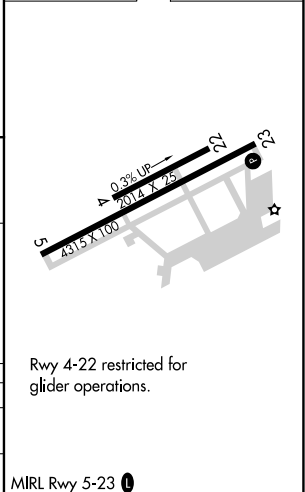

APP CRS **035°**
 Rwy Idg **4315**
 TDZE **1513**
 Apt Elev **1515**

RNAV (GPS) RWY 5

HEMET-RYAN (HMT)

RNP APCH

MISSED APPROACH: Climb to 2500 then climbing left turn to 7900 direct SETER and hold, continue climb-in-hold to 7900.

AWOS-3PT
118.375

MARCH APP CON *
133.5 306.975

UNICOM
123.0 (CTAF)

Procedure NA for arrivals at WESIN on V186 southeast bound.

ELEV 1515 TDZE 1513

CATEGORY	A	B	C	D
LNVA MDA	2360-1 847 (900-1)	2360-1¼ 847 (900-1¼)	2360-2½ 847 (900-2½)	NA
CIRCLING	2620-1¼ 1105 (1200-1¼)	2620-1½ 1105 (1200-1½)	2880-3 1365 (1400-3)	NA